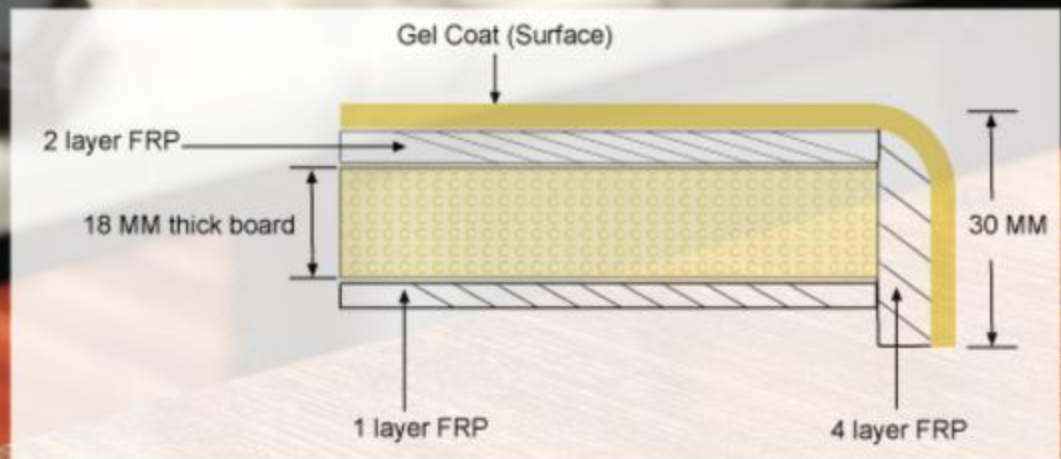

*BPS is colour with black, white & chrome dot
*B is colour with black and white dot

TWO TONES TABLE TOP

Increase the elegance by contrasting or harmonious the combinations, choices of patterns can be made to uniquely match with any theme of your business.

- * Produce with Malaysia digital laminate technology.
- * Required image file with 300 dpi resolution or above.
- * Available with a minimum order of just 10 pieces.

SPECIFICATION

Gel Coat (Surface)
Premium grade ISO 5200 surface coat.