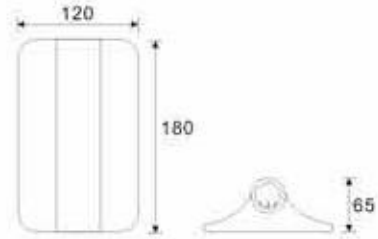

1511 LED
2 x 3W
(6W)

1512 LED
4 x 3W
(12W)

1521 LED
6 x 3W
(18W)

DESCRIPTION

Aluminium	Opal PC Glass diffuser		IP54		
-----------	---------------------------	--	------	--	--

1531

LED
1 x 3W
(3W)

DESCRIPTION