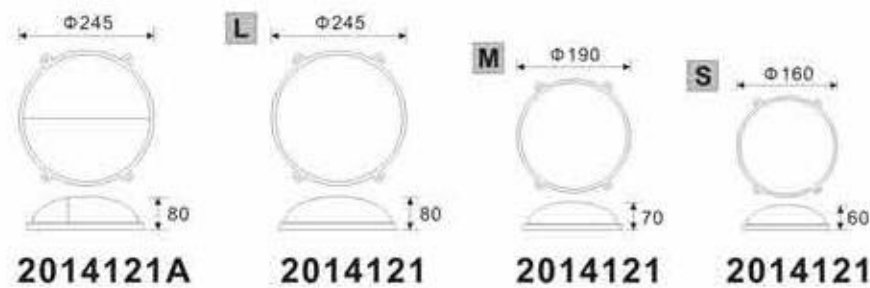

DESCRIPTION

Aluminium	Opal PC		IP54		LED 20x0.5W (10W)	LED 30x0.5W (15W)