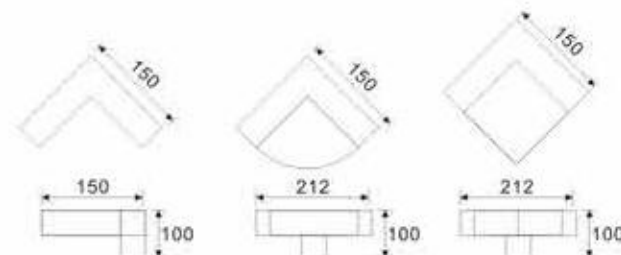

LED
3x 2W
(9W)

15284

LED
3x 2W
(9W)

DESCRIPTION

Aluminium	Opal PC		IP54		
-----------	---------	--	------	--	--

15293
64 unifs
LED
MAX. 2.7W

15292
64 unifs
LED
MAX. 2.7W

15291
64 unifs
LED
MAX. 2.7W