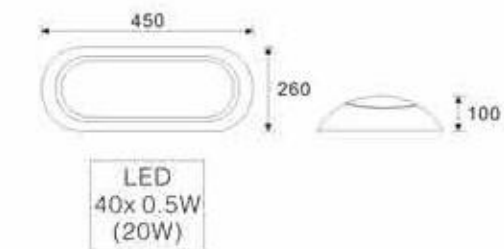

DESCRIPTION

Aluminium	Opal PC		IP54		

DESCRIPTION

Aluminium	Opal PC		IP54