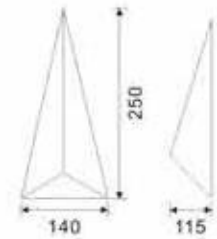

15313

LED
40x 0.2W
(8W)

15322

LED
40x 0.2W
(8W)

DESCRIPTION

Aluminium	Glass diffuser		IP44		
-----------	----------------	--	------	--	--

15331

LED
40x 0.2W
(8W)