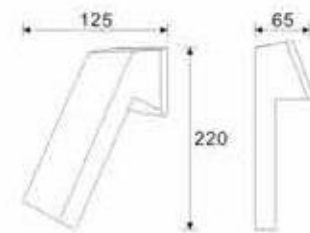

15132

LED
2 x 3W
(6W)

15142

LED
2 x 3W
(6W)

15144

LED
2x 3W
(6W)

DESCRIPTION

Aluminium	Glass diffuser		IP54		
-----------	----------------	--	------	--	--