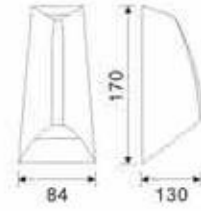

1562 LED
6 x 1W
(6W)

1552 LED
60x 0.2W
(12W)

1563 LED
1 x 3W
(3W)

1564 LED
2 x 3W
(6W)

DESCRIPTION

Aluminium	Transparent Glass		IP54		
-----------	-------------------	--	------	--	--

201421 LED
2 x 3W
(6W)

201422 LED
2 x 3W
(6W)

201422A LED
2 x 3W
(6W)

DESCRIPTION

Aluminium	Transparent Glass		IP54		
-----------	-------------------	--	------	--	--

201423 LED
1 x 3W
(3W)

201424 LED
2 x 3W
(6W)

201423A LED
1 x 3W
(3W)

201424A LED
2 x 3W
(6W)