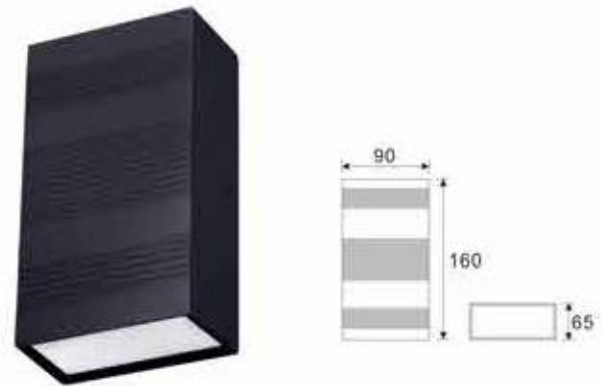

15112   LED 2 x 3W (6W)   LED 2 x 6W (12W)