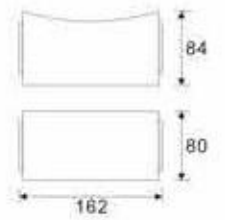

LED
2x 2W
(4W)

DESCRIPTION

Aluminium	Glass diffuser		IP54		
-----------	----------------	--	------	--	--

15241

LED
2x 3W
(6W)

15242

LED
2x 3W
(6W)

DESCRIPTION