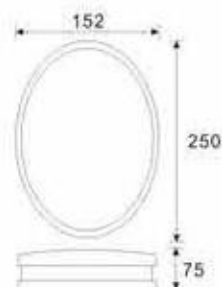

DESCRIPTION

Aluminium	Opal PC		IP54		

DESCRIPTION

Aluminium	Opal PC		IP54		

15511 LED
20 x 0.5W
(10W)