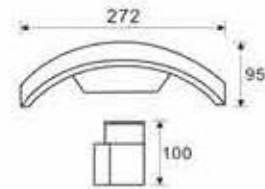

15362 LED
2x3W
(6W)

DESCRIPTION					
Aluminium	Opal PC		IP44		

15371

LED
50x 0.2W
(10W)

15372

LED
50x 0.2W
(10W)

15373

LED
50x 0.2W
(10W)