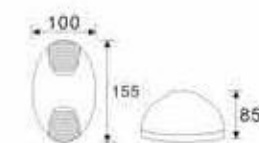

15263

LED
2x 3W
(6W)