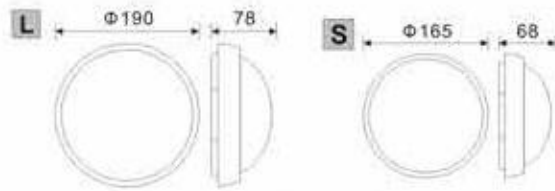

DESCRIPTION

Aluminium	Opal PC		IP65		

DESCRIPTION

Aluminium	Opal PC		IP65		

2014131

Power	Power
12W	6W