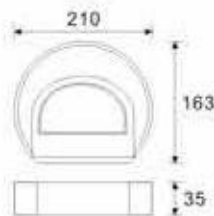

DESCRIPTION

Aluminium	Glass diffuser		IP44		
-----------	----------------	--	------	--	--

15581

LED
3 x 1W
(3W)

15572

LED
4 x 1W
(4W)

15582

LED
50 x 0.2W
(10W)