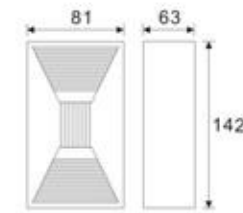

DESCRIPTION

Aluminium	Glass diffuser		IP54		

15131

LED
1 x 3W
(3W)

15141

LED
1x3W
(3W)

15143

LED
1x3W
(3W)

DESCRIPTION

Aluminium	Glass diffuser		IP54		

15132

LED
2 x 3W
(6W)

15142

LED
2 x 3W
(6W)

15144

LED
2x 3W
(6W)