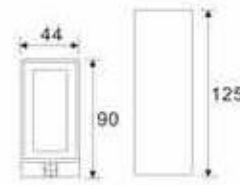

15232

LED
2x 2W
(4W)