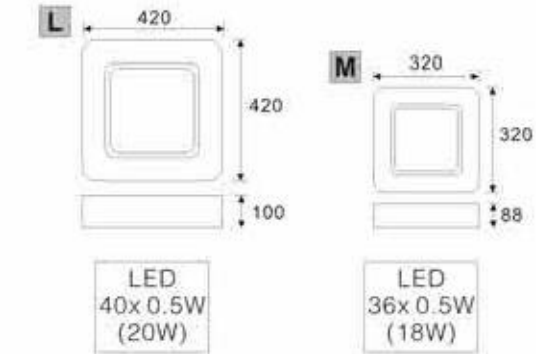

DESCRIPTION

Aluminium	Opal PC		IP54		

DESCRIPTION

Aluminium	Opal PC		IP54		

15533