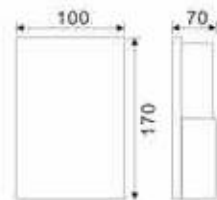

DESCRIPTION

Aluminium	Glass diffuser		IP44		
-----------	----------------	--	------	--	--

15321

LED
40x 0.2W
(8W)

15311

LED
40x 0.2W
(8W)

15312

LED
40x 0.2W
(8W)