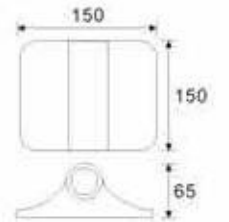

1541

LED
1 x 3W
(3W)

1532

LED
2 x 3W
(6W)