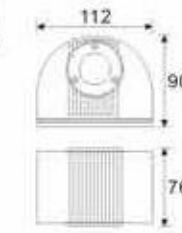

LED
2x 2W
(4W)

DESCRIPTION

Aluminium	Glass diffuser		IP54		
-----------	----------------	--	------	--	--

15241

LED
2x 3W
(6W)

15242

LED
2x 3W
(6W)

DESCRIPTION