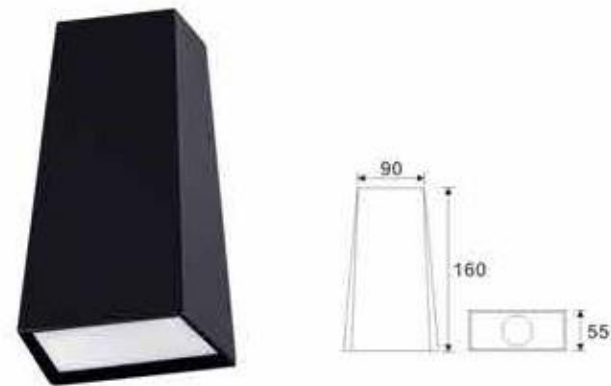

15113   LED 2 x 3W (6W)   LED 2 x 6W (12W)