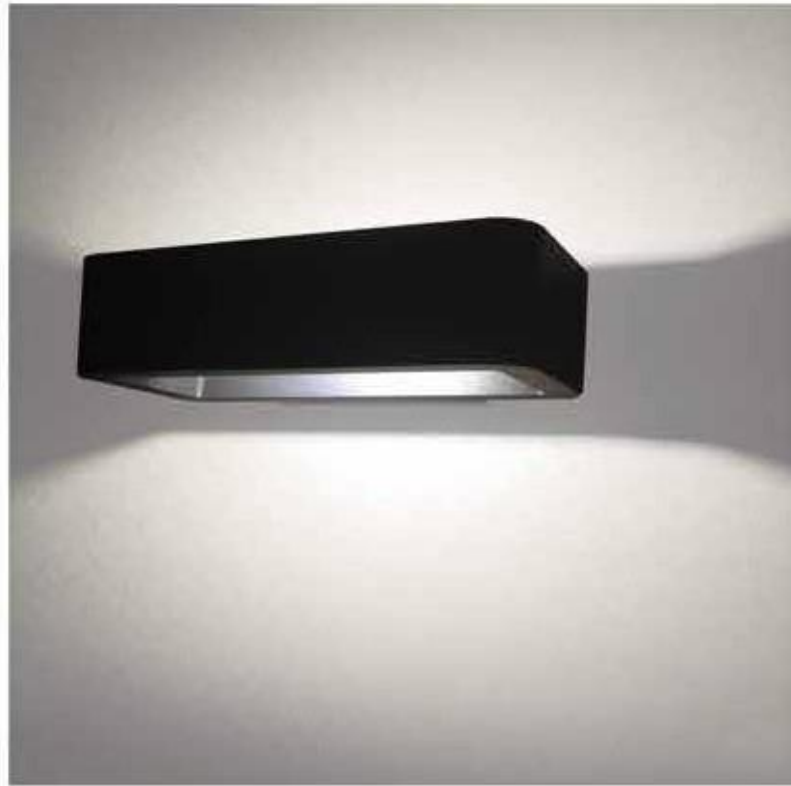

15191 LED
1 x 6W
(6W)

DESCRIPTION

Aluminium	Glass diffuser		IP54		

DESCRIPTION

Aluminium	Glass diffuser		IP54