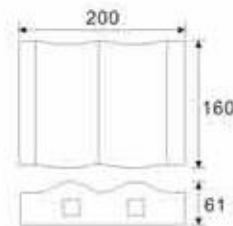

1511 LED
2 x 3W
(6W)

1512 LED
4 x 3W
(12W)

1521 LED
6 x 3W
(18W)

DESCRIPTION

Aluminium	Opal PC Glass diffuser		IP54		
-----------	---------------------------	--	------	--	--

1531

LED
1 x 3W
(3W)

DESCRIPTION