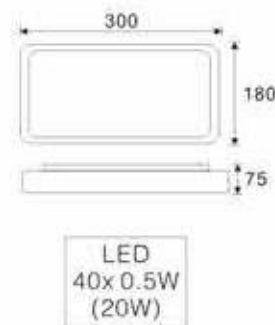

DESCRIPTION

Aluminium	Opal PC		IP54		

DESCRIPTION

Aluminium	Opal PC		IP54		

15543