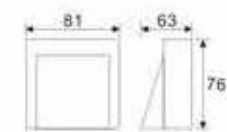

1591

LED	LED
1 x 1W	1 x 3W
(1W)	(3W)