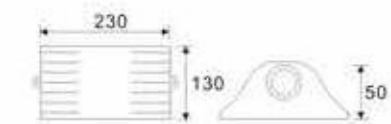

Aluminium	Glass diffuser		IP54		
-----------	----------------	--	------	--	--

1541

LED
1 x 3W
(3W)

1532

LED
2 x 3W
(6W)

1542

LED
2 x 3W
(6W)

DESCRIPTION