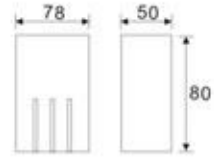

15121 LED 2 x 3W (6W) LED 2 x 6W (12W)

15122 LED 2 x 3W (6W) LED 2 x 6W (12W)

15123 LED 2 x 3W (6W) LED 2 x 6W (12W)

DESCRIPTION

Aluminium	Glass diffuser		IP54		
-----------	----------------	--	------	--	--