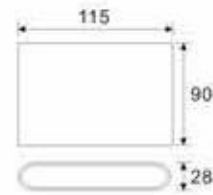

DESCRIPTION

Aluminium	Glass diffuser		IP54		

1551 LED
36x 0.2W
(7.2W)

DESCRIPTION

Aluminium	Glass diffuser		IP54		

1561 LED
3 x 1W
(3W)

1562 LED
6 x 1W
(6W)

1552 LED
60x 0.2W
(12W)

1563 LED
1 x 3W
(3W)

1564 LED
2 x 3W
(6W)