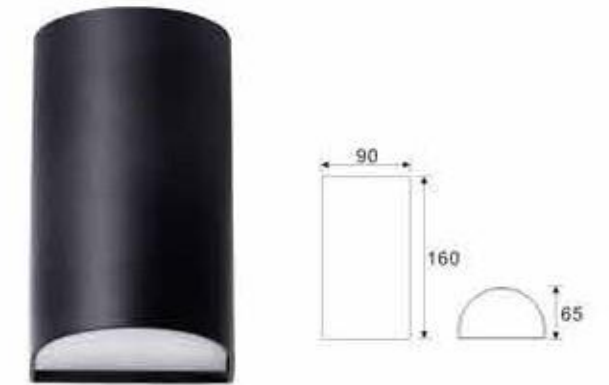

15111 LED 2 x 3W (6W) LED 2 x 6W (12W)

15112 LED 2 x 3W (6W) LED 2 x 6W (12W)

15113 LED 2 x 3W (6W) LED 2 x 6W (12W)

DESCRIPTION

Aluminium	Glass diffuser		IP54		
-----------	----------------	--	------	--	--