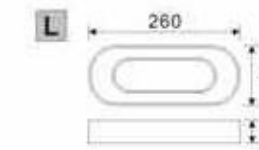

DESCRIPTION					
Aluminium	Opal PC		IP44		

15381

LED
30x 0.5W
(15W)

LED
20x 0.5W
(10W)

15382

LED
30x 0.5W
(15W)

LED
20x 0.5W
(10W)

15383