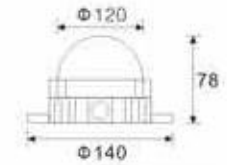

DESCRIPTION

Aluminium	Glass diffuser		IP44		
-----------	----------------	--	------	--	--

15581

LED
3 x 1W
(3W)

15572

LED
4 x 1W
(4W)

15582

LED
50 x 0.2W
(10W)