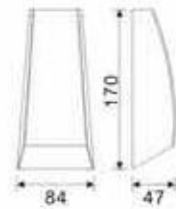

1562 LED
6 x 1W
(6W)

1552 LED
60x 0.2W
(12W)

1563 LED
1 x 3W
(3W)

1564 LED
2 x 3W
(6W)

DESCRIPTION

Aluminium	Transparent Glass		IP54		
-----------	-------------------	--	------	--	--

201421 LED
2 x 3W
(6W)

201422 LED
2 x 3W
(6W)