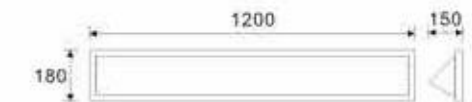

15583

LED
20 x 3W
(6W)