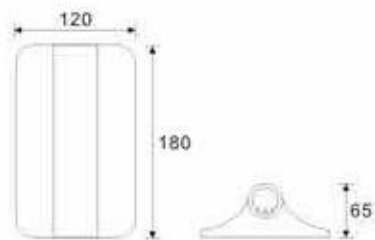

Aluminium	Glass diffuser		IP54		
-----------	----------------	--	------	--	--

1541

LED
1 x 3W
(3W)

1532

LED
2 x 3W
(6W)

1542

LED
2 x 3W
(6W)

DESCRIPTION