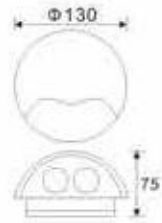

201492 LED
6x2W
(12W)

15212 LED
20x 0.5W
(10W)

201492A LED
6x2W
(12W)

DESCRIPTION

Aluminium	Glass diffuser		IP54		
-----------	----------------	--	------	--	--

15231

LED
2x 2W
(4W)

15232