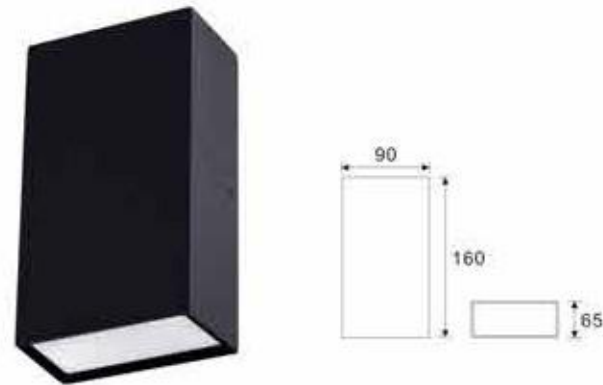

201422A LED
2 x 3W
(6W)

DESCRIPTION

Aluminium	Transparent Glass		IP54		
-----------	-------------------	--	------	--	--

201423 LED
1 x 3W
(3W)

201424 LED
2 x 3W
(6W)

201423A LED
1 x 3W
(3W)

201424A LED
2 x 3W
(6W)

DESCRIPTION

Aluminium	Glass diffuser		IP54		
-----------	----------------	--	------	--	--

1591

LED	LED
1 x 1W	1 x 3W
(1W)	(3W)

DESCRIPTION

Aluminium	Glass diffuser		IP54		
-----------	----------------	--	------	--	--

15101

LED	LED
1 x 1W	1 x 3W
(1W)	(3W)

1592

LED	LED
2 x 1W	2 x 3W
(2W)	(6W)

15102

LED	LED
2 x 1W	2 x 3W
(2W)	(6W)

DESCRIPTION

Aluminium	Glass diffuser		IP54		
-----------	----------------	--	------	--	--