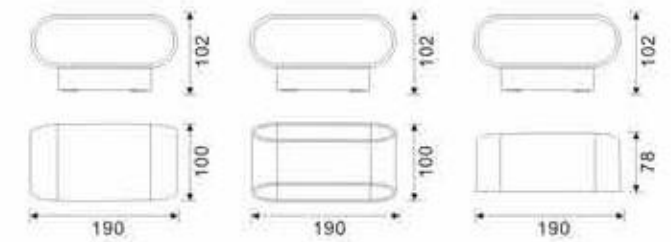

DESCRIPTION

Aluminium	Glass diffuser		IP54		

DESCRIPTION

Aluminium	Glass diffuser		IP54