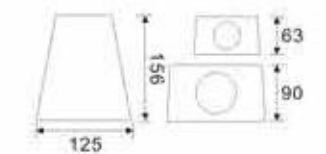

201422A LED
2 x 3W
(6W)

DESCRIPTION

Aluminium	Transparent Glass		IP54		
-----------	-------------------	--	------	--	--

201423 LED
1 x 3W
(3W)

201424 LED
2 x 3W
(6W)

201423A LED
1 x 3W
(3W)

201424A LED
2 x 3W
(6W)