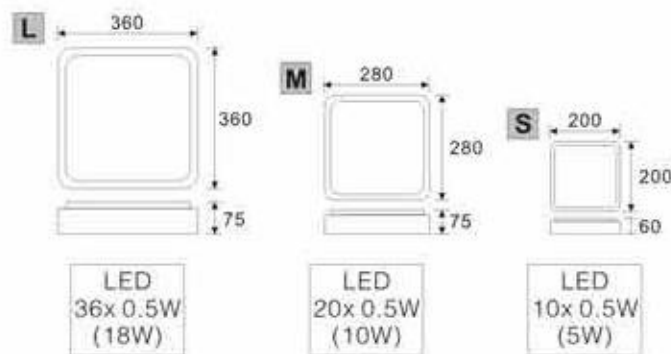

DESCRIPTION

Aluminium	Opal PC		IP54		

DESCRIPTION

Aluminium	Opal PC		IP54		

15542