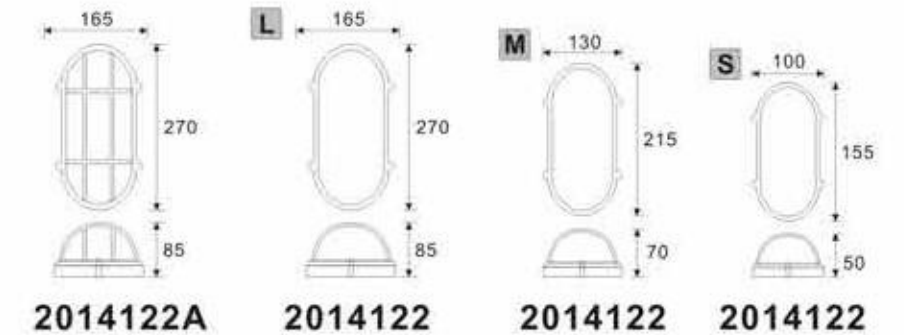

DESCRIPTION

Aluminium	Opal PC		IP54		LED 20x0.5W (10W)	LED 30x0.5W (15W)