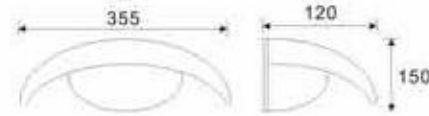

DESCRIPTION

Aluminium	Opal PC		IP44		

DESCRIPTION

Aluminium	Glass diffuser		IP65