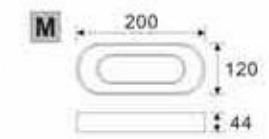

DESCRIPTION					
Aluminium	Opal PC		IP44		

15381

LED
30x 0.5W
(15W)

LED
20x 0.5W
(10W)

15382

LED
30x 0.5W
(15W)

LED
20x 0.5W
(10W)

15383