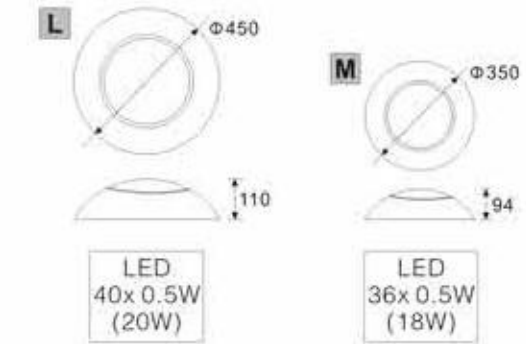

DESCRIPTION

Aluminium	Opal PC		IP54		

DESCRIPTION

Aluminium	Opal PC		IP54		

15532