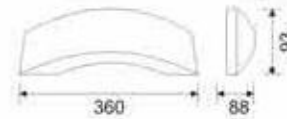

15272

LED
3x 2W
(9W)