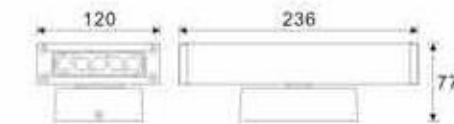

LED
6x 1W
(6W)

15263

LED
2x 3W
(6W)

DESCRIPTION

Aluminium	Glass diffuser		IP54		
-----------	----------------	--	------	--	--

15271

LED
48x 0.2W
(9.6W)

15272