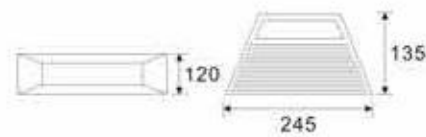

15151	LED	LED
	20x0.5W (10W)	12x1W (12W)

DESCRIPTION

Aluminium	Glass diffuser		IP54		
-----------	----------------	--	------	--	--

15161	LED
	1x 3W (3W)

15162	LED
	1x 3W (3W)

DESCRIPTION

Aluminium	Glass diffuser		IP54		
-----------	----------------	--	------	--	--