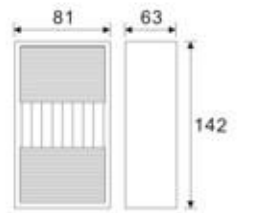

15142

LED
2 x 3W
(6W)