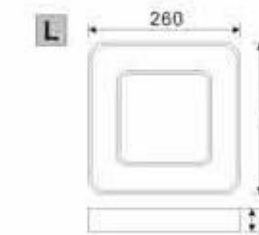

DESCRIPTION					
Aluminium	Opal PC		IP44		

15381

LED
30x 0.5W
(15W)

LED
20x 0.5W
(10W)

15382

LED
30x 0.5W
(15W)

LED
20x 0.5W
(10W)

15383