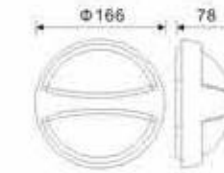

DESCRIPTION

Aluminium	Opal PC		IP65		

DESCRIPTION

Aluminium	Opal PC		IP65		

2014131

Power	Power
12W	6W

2014131A

Power
12W

2014133

Power	Power
10W	6W

2014133A

Power
12W

2014132

LED
20 x 3W
(6W)

2014134

LED
20 x 3W
(6W)