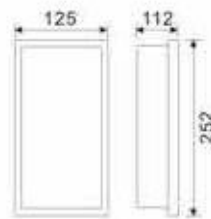

DESCRIPTION

Aluminium	Opal PC		IP44