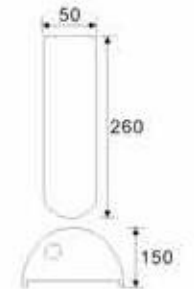

15341

LED
2x3W
(6W)