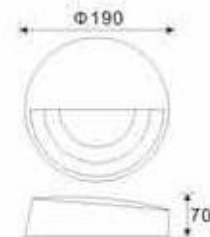

201492 LED
6x2W
(12W)

15212 LED
20x 0.5W
(10W)

201492A LED
6x2W
(12W)

DESCRIPTION

Aluminium	Glass diffuser		IP54		
-----------	----------------	--	------	--	--

15231

LED
2x 2W
(4W)

15232