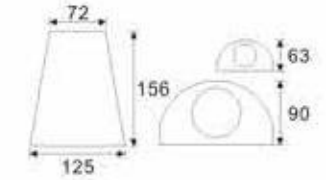

201422A LED
2 x 3W
(6W)

DESCRIPTION

Aluminium	Transparent Glass		IP54		
-----------	-------------------	--	------	--	--

201423 LED
1 x 3W
(3W)

201424 LED
2 x 3W
(6W)

201423A LED
1 x 3W
(3W)

201424A LED
2 x 3W
(6W)