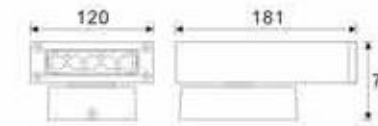

15261

LED
3x 1W
(3W)