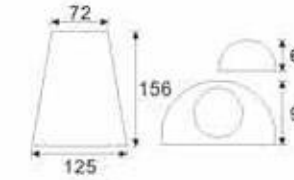

201422A LED
2 x 3W
(6W)

DESCRIPTION

Aluminium	Transparent Glass		IP54		
-----------	-------------------	--	------	--	--

201423 LED
1 x 3W
(3W)

201424 LED
2 x 3W
(6W)

201423A LED
1 x 3W
(3W)

201424A LED
2 x 3W
(6W)