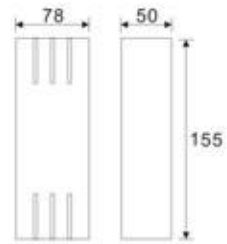

15131

LED
1 x 3W
(3W)

15141

LED
1x3W
(3W)

15143

LED
1x3W
(3W)

DESCRIPTION

Aluminium	Glass diffuser		IP54		
-----------	----------------	--	------	--	--