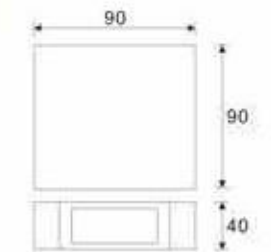

15151	LED	LED
	20x0.5W (10W)	12x1W (12W)

DESCRIPTION

Aluminium	Glass diffuser		IP54		
-----------	----------------	--	------	--	--

15161	LED
	1x 3W (3W)

15162	LED
	1x 3W (3W)

DESCRIPTION

Aluminium	Glass diffuser		IP54		
-----------	----------------	--	------	--	--