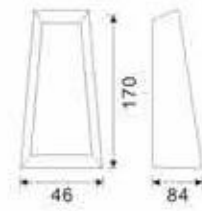

1562 LED
6 x 1W
(6W)

1552 LED
60x 0.2W
(12W)

1563 LED
1 x 3W
(3W)

1564 LED
2 x 3W
(6W)

DESCRIPTION

Aluminium	Transparent Glass		IP54		
-----------	-------------------	--	------	--	--

201421 LED
2 x 3W
(6W)

201422 LED
2 x 3W
(6W)