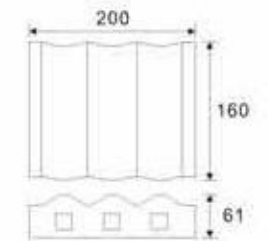

1511 LED
2 x 3W
(6W)

1512 LED
4 x 3W
(12W)

1521 LED
6 x 3W
(18W)

DESCRIPTION

Aluminium	Opal PC Glass diffuser		IP54		
-----------	---------------------------	--	------	--	--

1531

LED
1 x 3W
(3W)

DESCRIPTION