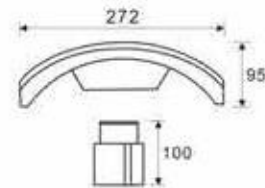

15362 LED
2x3W
(6W)

DESCRIPTION					
Aluminium	Opal PC		IP44		

15371

LED
50x 0.2W
(10W)

15372

LED
50x 0.2W
(10W)

15373

LED
50x 0.2W
(10W)