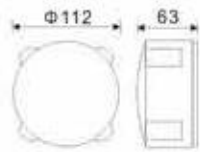

15251

LED
4x 1W
(4W)