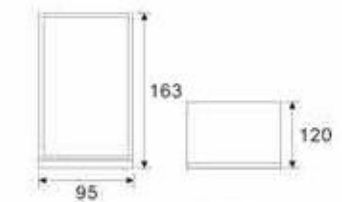

15313

LED
40x 0.2W
(8W)