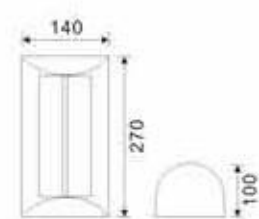

DESCRIPTION

Aluminium	Opal PC		IP54		

DESCRIPTION

Aluminium	Opal PC		IP44