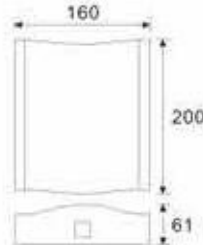

1511 LED
2 x 3W
(6W)

1512 LED
4 x 3W
(12W)

1521 LED
6 x 3W
(18W)

DESCRIPTION

Aluminium	Opal PC Glass diffuser		IP54		
-----------	---------------------------	--	------	--	--

1531

LED
1 x 3W
(3W)

DESCRIPTION