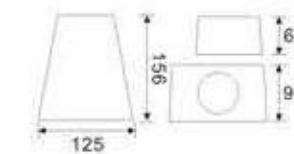

201422A LED
2 x 3W
(6W)

DESCRIPTION

Aluminium	Transparent Glass		IP54		
-----------	-------------------	--	------	--	--

201423 LED
1 x 3W
(3W)

201424 LED
2 x 3W
(6W)

201423A LED
1 x 3W
(3W)

201424A LED
2 x 3W
(6W)