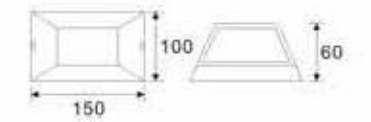

15171 LED 20x0.5W (10W) LED 12x1W (12W)

DESCRIPTION

Aluminium	Glass diffuser		IP54		
-----------	----------------	--	------	--	--

15182 LED 2x 3W (6W) LED 1x 3W (3W)

15181 LED 1x 3W (3W)

15191 LED
1 x 6W
(6W)