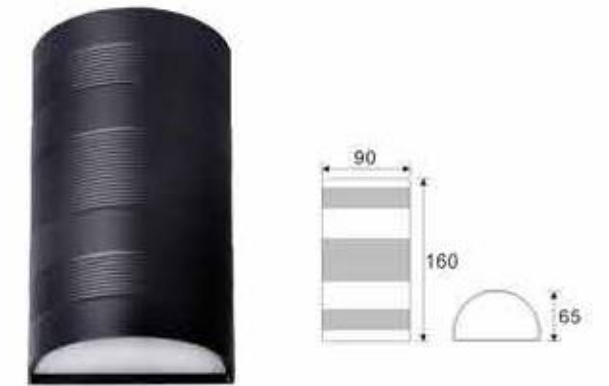

15122   LED 2 x 3W (6W)   LED 2 x 6W (12W)