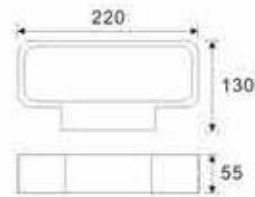

15171 LED 20x0.5W (10W) LED 12x1W (12W)

DESCRIPTION

Aluminium	Glass diffuser		IP54		
-----------	----------------	--	------	--	--

15182 LED 2x 3W (6W) LED 1x 3W (3W)

15181 LED 1x 3W (3W)

15191 LED
1 x 6W
(6W)