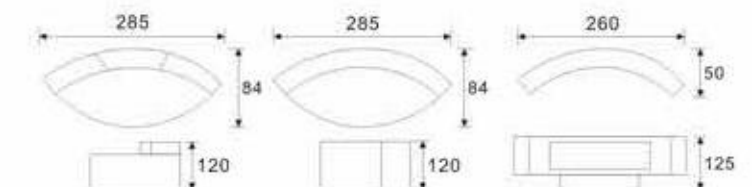

DESCRIPTION

Aluminium	Opal PC		IP54