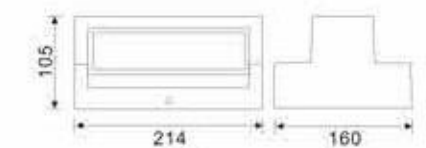

DESCRIPTION

Aluminium	Opal PC		IP44		

DESCRIPTION

Aluminium	Glass diffuser		IP65