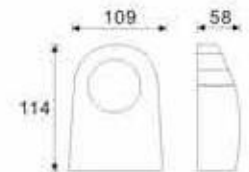

DESCRIPTION

Aluminium	Glass diffuser		IP44		

15581

LED
3 x 1W
(3W)