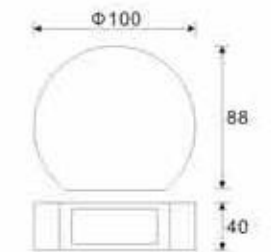

15161	LED
	1x 3W (3W)