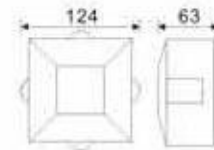

15252

LED
4x 1W
(18W)