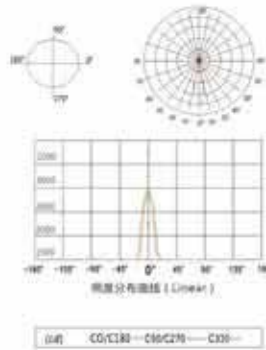

Light-matching curve

Model No. HO-WL-010

Technical Parameters

Item No	HO-WL-010
Light Source	CREE / Bridgelux / Osram / Epistar
Power	12W/18W/24W/36W/48W/60W
Power on each LED	1W/Pcs
LED Quantity	12Pcs/ 18Pcs/ 24Pcs/ 36Pcs / 48Pcs/ 60Pcs
LED Color (CCT)	Red/Green/Blue/Amber/White/ Warm White/RGB
Beam angle	15°30'45°60°15°45°
Housing Material	Aviation Aluminum, anodized surface painting
Lamp size	166*42*75mm(6W)
Transparent Cover material	4mm Toughened ultra white glass
Working voltage	DC24V
Control Mode	DMX512/Isolated constant current driver
Power factor	≥0.5 / ≥0.9
Power cable	3*0.75mm ² / 2*0.75mm ²
Environmental temperature	-20℃~50℃
IP Rate	IP65

Light-matching curve

Model No. HO-WL-012

Tehcnical Parameters

Item No	HO-WL-012
Light Souce	CREE /Bridgelux/ Osram/ Epistar
Power	12W/18W/24W
Power or each LED	1W/Pcs
LED Quantity	12Pcs/ 18Pcs/ 30Pcs
LED Color (CCT)	Red/Green/Blue/Amber/White/ Warm White/RGB
Beam angle	15°30°45°60°15°45°
Housing Material	Aviation Aluminum,anodized surface painting
Lamp size	1000*45*30mm
Transparent Cover material	4mm Toughened ultra white glass
Working voltage	AC85-265V / DC24V
Control Mode	DMX512/Isolated constant current driver
Power factor	≥0.5 / ≥0.9
Power cable	3*0.75mm ² / 2*0.75mm ²
Enviromental temperature	-20℃-50℃
IP Rate	IP65

Light-matching curve

Model No. HO-WL-013

Tehcnical Parameters

Item No	HO-WL-013
Light Souce	CREE /Bridgelux/ Osram/ Epistar
Power	36W/ 48W
Power or each LED	1W/Pcs
LED Quantity	36Pcs / 48Pcs
LED Color (CCT)	Red/Green/Blue/Amber/White/ Warm White/RGB
Beam angle	15°30°45°60°15°45°
Housing Material	Aviation Aluminum,anodized surface painting
Lamp size	1000*80*60mm
Transparent Cover material	4mm Toughened ultra white glass
Working voltage	AC85-265V / DC24V
Control Mode	DMX512/Isolated constant current driver
Power factor	≥0.5 / ≥0.9
Power cable	3*0.75mm ² / 2*0.75mm ²
Enviromental temperature	-20℃-50℃
IP Rate	IP65