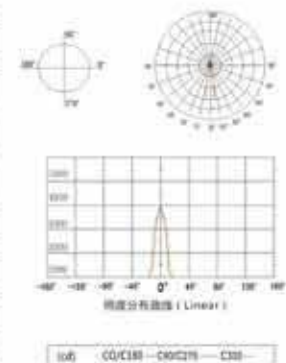

Light-matching curve