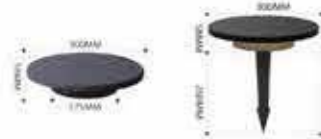

Model: HO-UL-01-A/B

Material: Dia- casting Aluminum
Power: SMD *10W
Lift: Greater than 50,000 hours
Voltage: 110-200V 50/60Hz

Available finishing: Sand Black/ Sand Grey

Color Temperature:
3000K Warm White, 2700K Warm White,
5000K Neutral White, Amber

Pathways, Walkways, Park and Small & Big areas