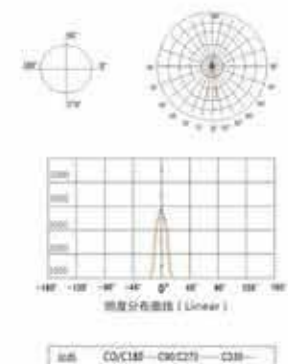

Light-matching curve

Model No. HO-WL-010

Technical Parameters

Item No	HO-WL-010
Light Source	CREE / Bridgelux / Osram / Epistar
Power	12W/18W/24W/36W/48W/60W
Power on each LED	1W/Pcs
LED Quantity	12Pcs/ 18Pcs/ 24Pcs/ 36Pcs / 48Pcs/ 60Pcs
LED Color (CCT)	Red/Green/Blue/Amber/White/ Warm White/RGB
Beam angle	15°30'45°60°15°45°
Housing Material	Aviation Aluminum, anodized surface painting
Lamp size	166*42*75mm(6W)
Transparent Cover material	4mm Toughened ultra white glass
Working voltage	DC24V
Control Mode	DMX512/Isolated constant current driver
Power factor	≥0.5 / ≥0.9
Power cable	3*0.75mm ² / 2*0.75mm ²
Environmental temperature	-20℃~50℃
IP Rate	IP65