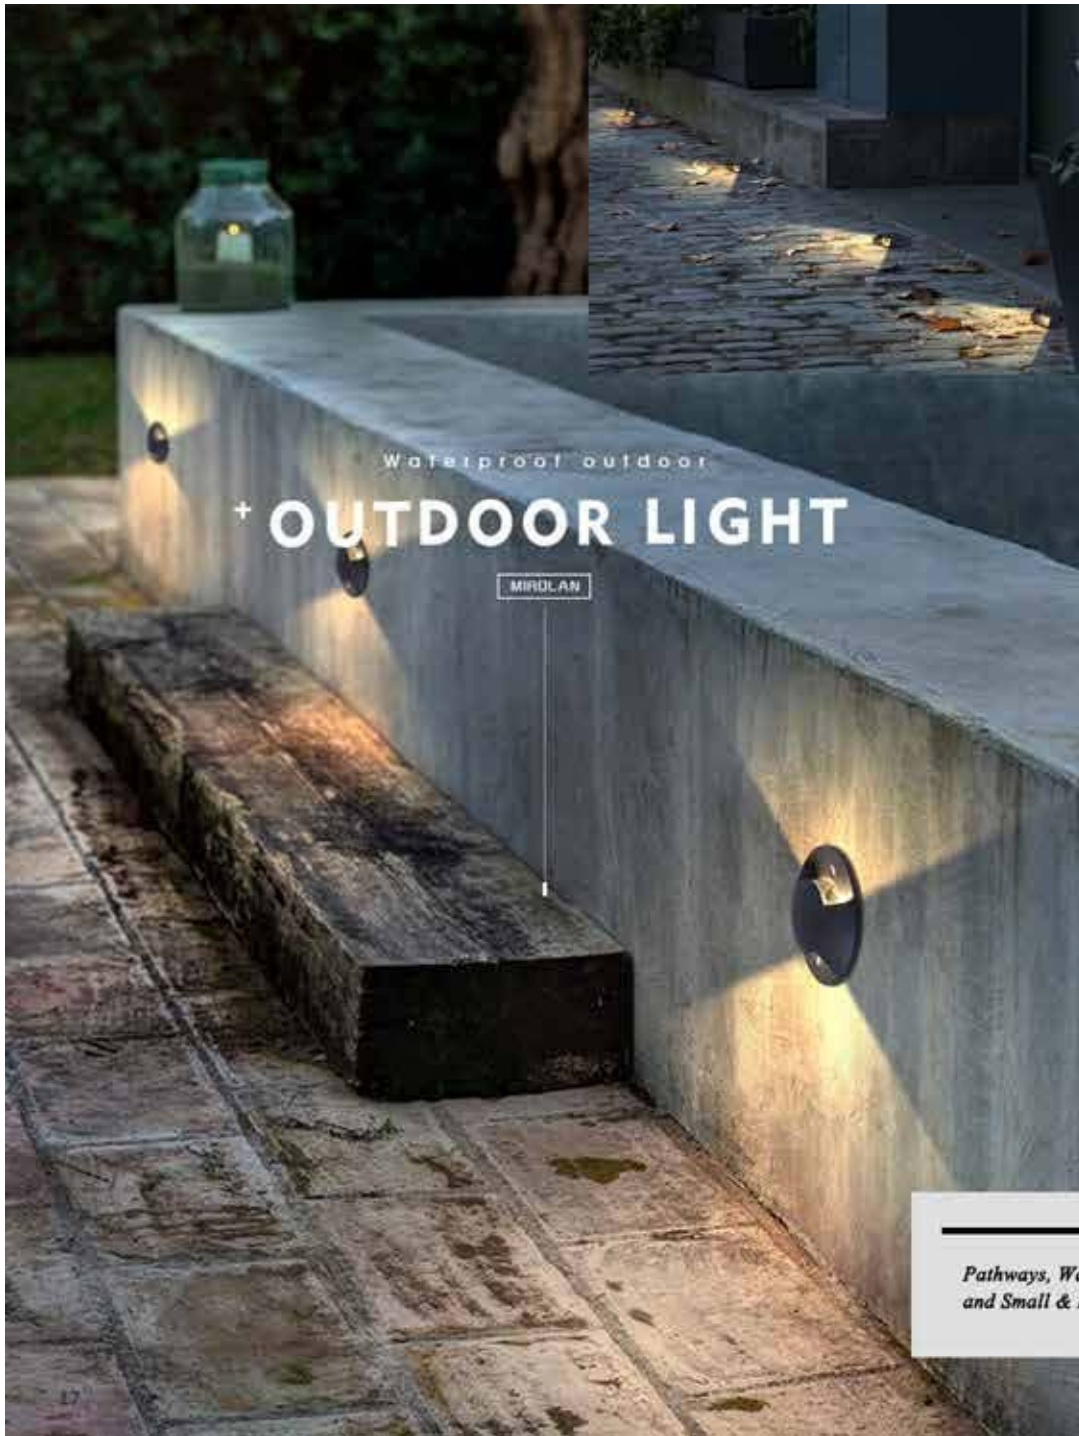

Waterproof outdoor
+ **OUTDOOR LIGHT**

MIRDLAN

*Pathways, Walkways, Park
and Small & Big areas*