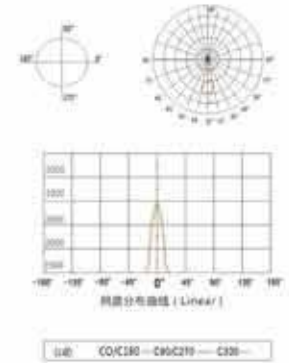

Light-matching curve