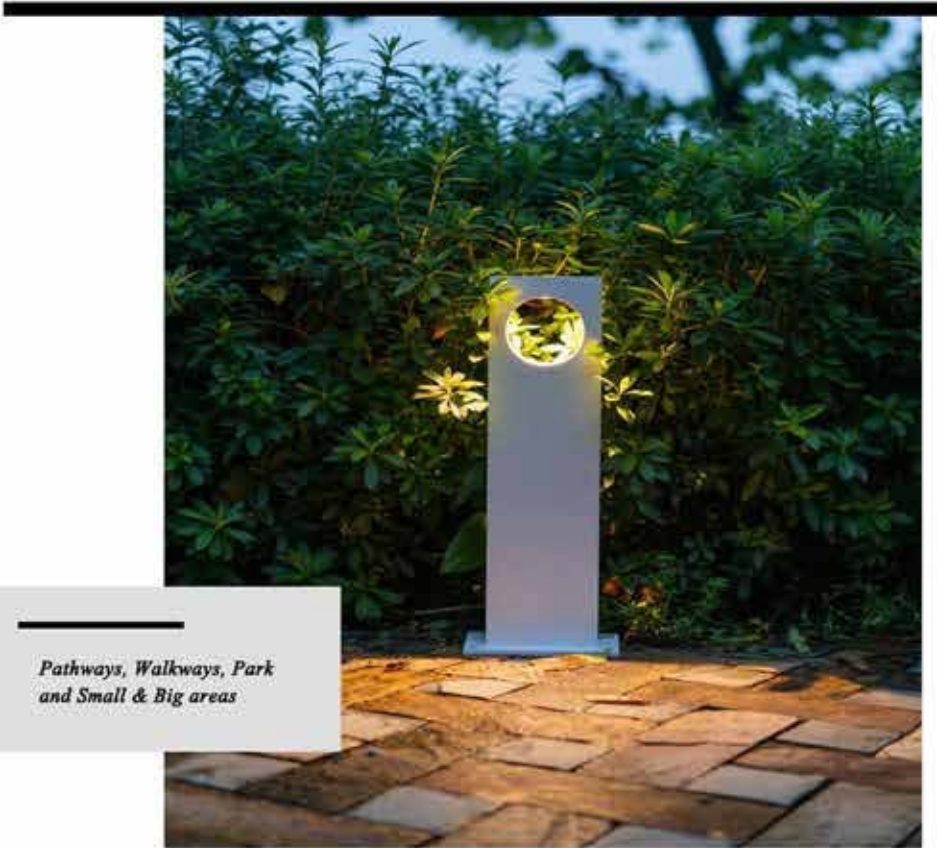

*Pathways, Walkways, Park
and Small & Big areas*