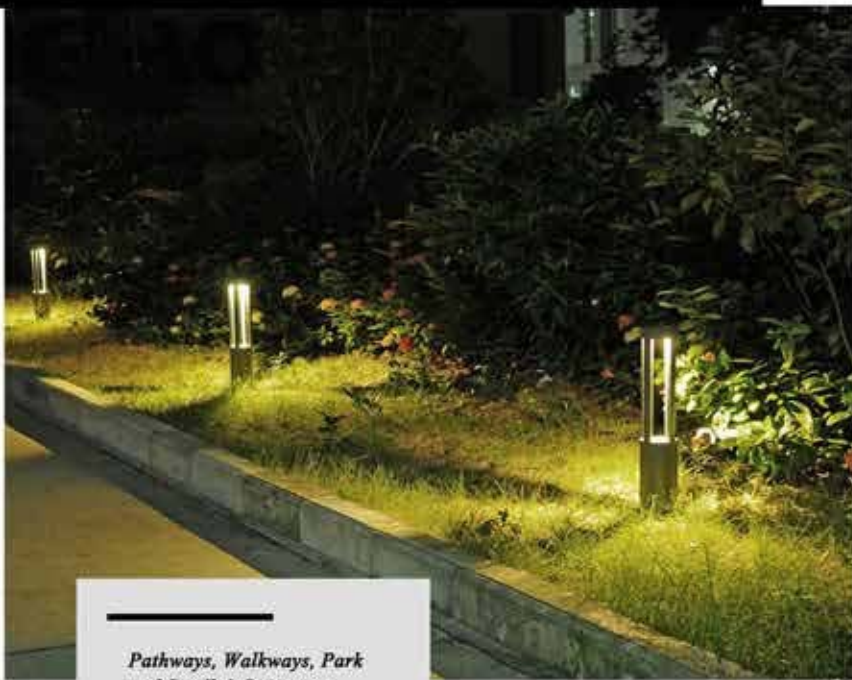

*Pathways, Walkways, Park
and Small & Big areas*

Pathways, Walkways, Park and Small & Big areas

Model	Watt	Dia.	H.
HO-PL-10-A	10W	φ125mm	300mm
HO-PL-10-B	10W	φ125mm	600mm
HO-PL-10-C	10W	φ125mm	900mm

Model No: HO-PL-10