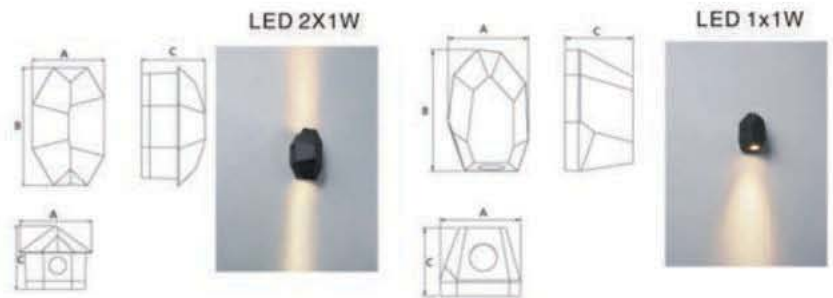

Item No	A	B	C	Lamp
BRL-1321	85	140	74	LED 2X1W
BRL-1322	57	87	47	LED 1x1W

优质铝制品 Cast aluminum body
透光罩 PMMA
3000/6000K 90-260V 50/60Hz