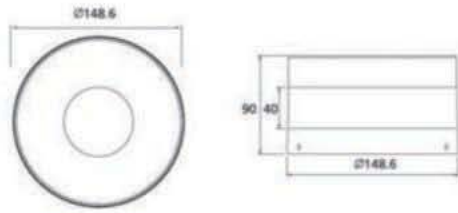

LED Wall lamp Series LED壁灯系列