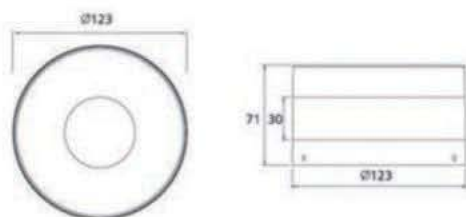

LED Wall lamp Series
LED壁灯系列