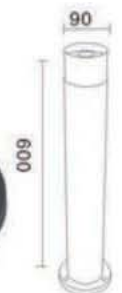

BRL-XJ-CP-4