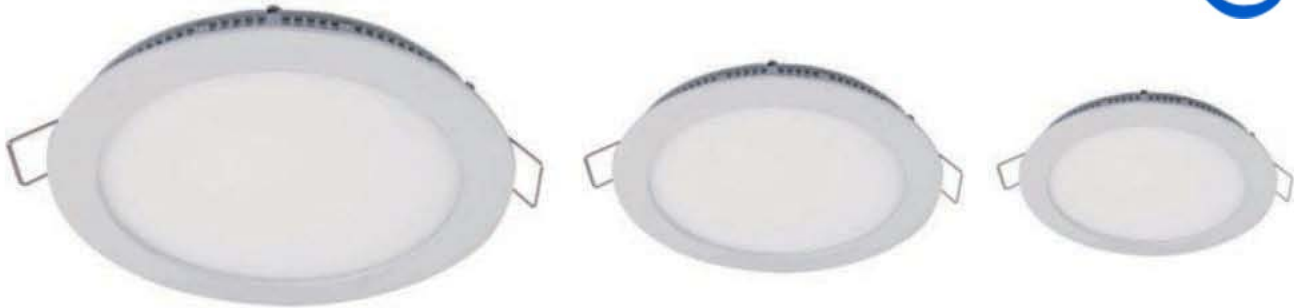

LED Panel Light Series
LED平板灯系列