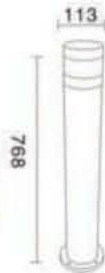

LED Wall Lawn Light Series
LED户外草坪灯系列

BRL-2146