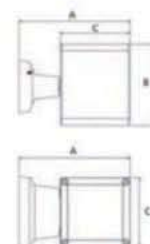

Item No	A	B	C	Lamp
BRL-1336	141	103	Φ88	LED 2X3W
BRL-1337	141	89	Φ88	LED 1x3W

优质铝制品 Cast aluminum body
透明玻璃灯罩 Clear glass
3000/6000K 90-260V 50/60Hz