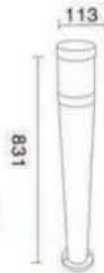

LED Wall Lawn Light Series
LED户外草坪灯系列

BRL-1924

型号Item NO	BRL-2146-7W	BRL-1924-7W	BRL-1838-E27
尺寸Size	Φ113XH768mm	Φ113XH831mm	Φ113XH855mm
功率Power	7W	7W	E27
输入电压Input	85-265V		
色温Color Temperature	2700K/3000K/4000K/6000K		
显指C.R.I	80/90Ra		
光束角Beam Angle	24°		
材质Material	铝材Aluminum		
防护等级Protection grade	IP65		

优质铝制品 Cast aluminum body
透光罩 PMMA
3000/6000K 90-260V 50/60Hz