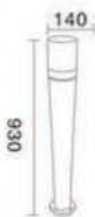

BRL-1812-E27