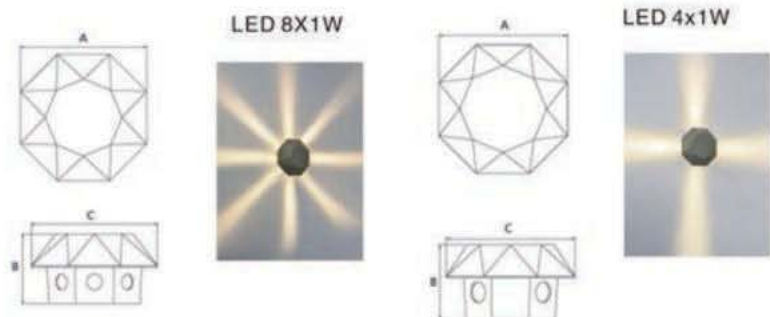

Item No	A	B	C	Lamp
BRL-1323	160	85	160	LED 8X1W
BRL-1324	125	70	125	LED 4x1W

优质铝制品 Cast aluminum body
透光罩 PMMA
3000/6000K 90-260V 50/60Hz