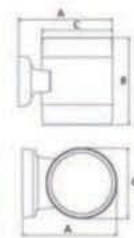

Item No	A	B	C	Lamp
BRL-1334	123	114	Φ92	LED 2X3W
BRL-1335	123	89	Φ92	LED 1x3W

优质铝制品 Cast aluminum body
透明玻璃灯罩 Clear glass
3000/6000K 90-260V 50/60Hz