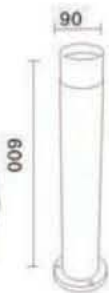

BRL-XJ-CP-5