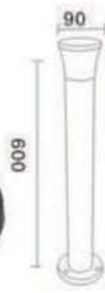

BRL-XJ-CP-3