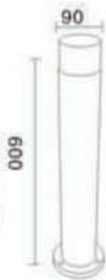

BRL-XJ-CP-6