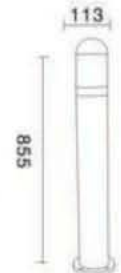

BRL-1838

型号Item NO	BRL-2146-7W	BRL-1924-7W	BRL-1838-E27
尺寸Size	Φ113XH768mm	Φ113XH831mm	Φ113XH855mm
功率Power	7W	7W	E27
输入电压Input	85-265V		
色温Color Temperature	2700K/3000K/4000K/6000K		
显指C.R.I	80/90Ra		
光束角Beam Angle	24°		
材质Material	铝材Aluminum		
防护等级Protection grade	IP65		

优质铝制品 Cast aluminum body
透光罩 PMMA
3000/6000K 90-260V 50/60Hz