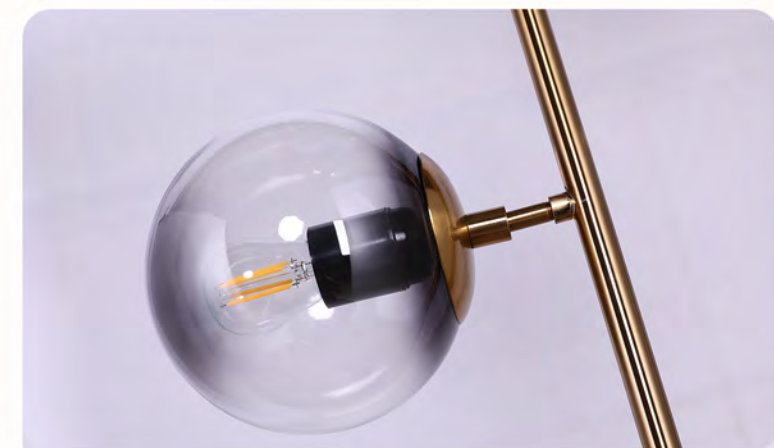

DW-D0085支持定制

Size: 详情请咨询业务员
Power: E27
Material: Metal+Glass
Color: Champagne gold/Pearl Black

DW-D0086

Size: 横款L1200mm
Power: E27
Material: Metal+Glass
Color: Champagne gold/Pearl Black

DW-D0086

Size: 竖款L1300mm
Power: E27
Material: Metal+Glass
Color: Champagne gold/Pearl Black