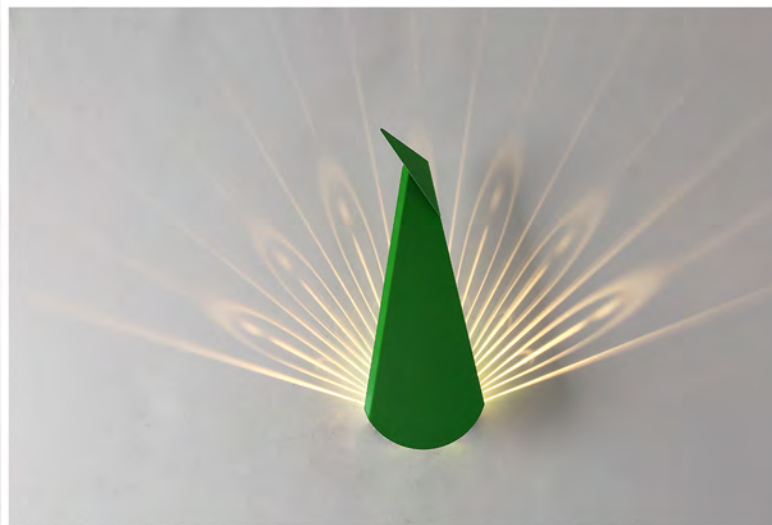

DW-B8607

Size: L360*W140*H100mm

Power: E27

Material: Metal+Glass

Color: Champagne gold/
Pearl Black