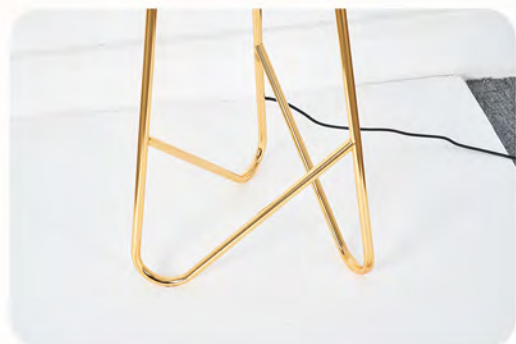

DW-F0050

Size: D36*H175cm/D24*H135cm

Power: E27

Material: Metal+Glass

Color: Champagne gold/Pearl Black