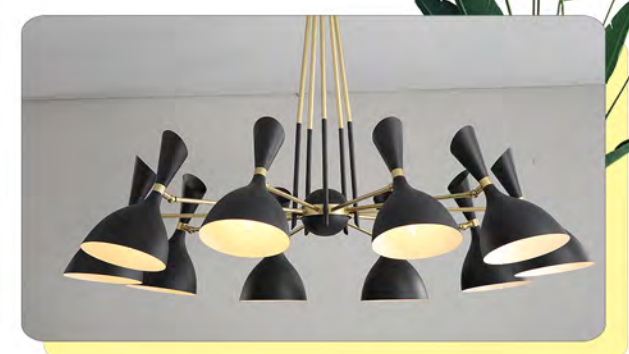

Material: Metal+Glass

Color: Champagne gold/
Pearl Black

DW-X6102-3/6/8/10头

Size: D520*H540mm
 Power: E27
 Material: Metal+Glass
 Color: Champagne gold/Pearl Black

NORTHERN EUROPE

DW-L6102

Size: W600*H1600mm
 Power: E14*2个
 Material: Metal+Glass
 Color: Champagne gold/Pearl Black