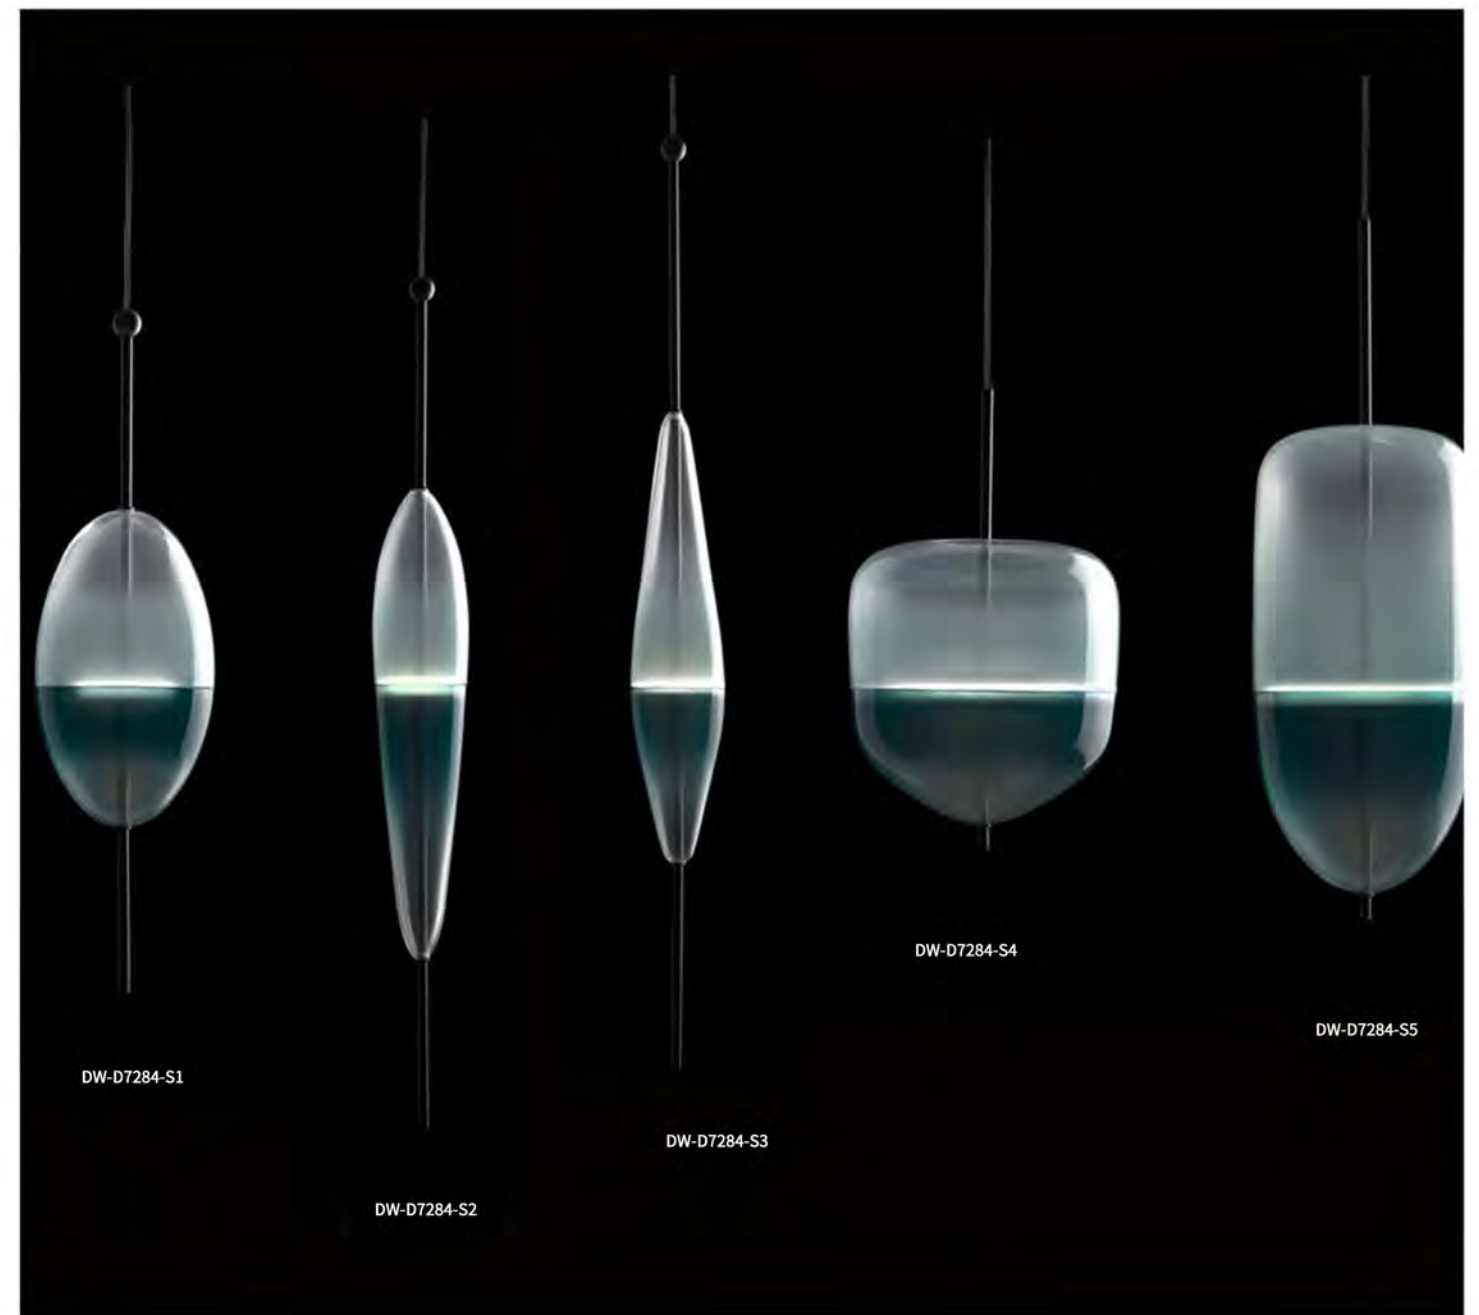

DW-D0032-1
 Size: D50*H120cm
 Power: G5.3LED*1
 Material: Machined Aluminum
 Acrylic
 Color: matt black

DW-D0032-20
 Size: D123*H200cm
 Power: G5.3LED*20
 Material: Ceramics+iron
 +Acrylic
 Color: matt black

DW-D0032-8
 Size: D89*H200cm
 Power: G5.3LED*8
 Material: Ceramics+iron
 +Acrylic
 Color: matt black

DW-D7284-S1

DW-D7284-S2

DW-D7284-S3

DW-D7284-S4

DW-D7284-S5

DW-D7248-S1

Size: W16*H61cm
Power: LED
Material: Blown Glass
Color: Turquoise
white

DW-D7248-S2

Size: W10*H88cm
Power: LED
Material: Blown Glass
Color: Turquoise
white

DW-D7248-S3

Size: W10*H97cm
Power: LED
Material: Blown Glass
Color: Turquoise
white

DW-D7248-S4

Size: W24*H42cm
Power: LED
Material: Blown Glass
Color: Turquoise
white