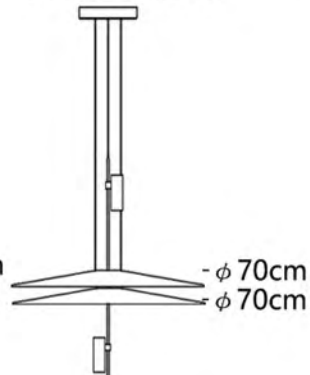

DW-D066-C

DW-D066-D