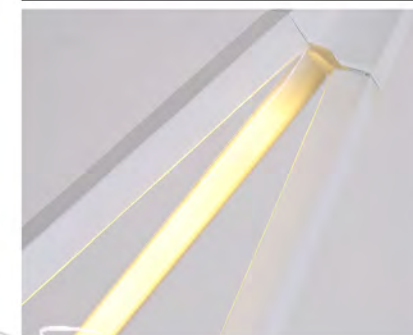

DW-D0111

Size:L1400/1800mm

Power: LED

Material: Metal+Glass

Color: Champagne gold/
Pearl Black

DW-L0111

Size: 大号D250*H1800mm

小号D250*H1400mm

Power: LED

Material: Metal+Glass

Color: Champagne gold/
Pearl Black