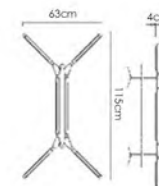

DW-D3033P-12

DW-D3033P-6

DW-B3033W-2

DW-B3033W-6

DW-D3033P-12

Size: L150*W150*H38cm
 Power: LED
 Material: Machined Aluminum, Acrylic
 Color: gold

DW-D3033P-6

Size: L115*H63cm
 Power: LED
 Material: Machined Aluminum, Acrylic
 Color: gold