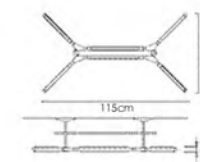

DW-D3033P-12

DW-D3033P-6

DW-B3033W-2

DW-B3033W-6

DW-D3033P-12

Size: L150*W150*H38cm
 Power: LED
 Material: Machined Aluminum, Acrylic
 Color: gold

DW-D3033P-6

Size: L115*H63cm
 Power: LED
 Material: Machined Aluminum, Acrylic
 Color: gold