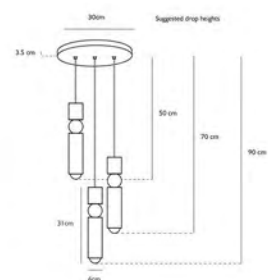

Size:D30*H120cm
 Power:LED
 Material:Metal
 Color:Gold/Black/Chrome

DW-D8043-30

Size:D40cm
 Power:E27*1
 Material:Metal+Glass
 Color:Gold/Black

DW-D8043-S

Size:D18cm
 Power:E27*1
 Material:Metal+Glass
 Color:Gold/Black