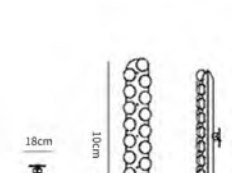

DW-D7261-DH

Size: L99*H17cm
Power: LED
Material: glass+Aluminum
Color: white

DW-L7261-R

Size: L82*H32cm
Power: LED
Material: glass+Aluminum
Color: white

DW-L7261-V

Size: L25*H107cm
Power: LED
Material: glass+Aluminum
Color: white