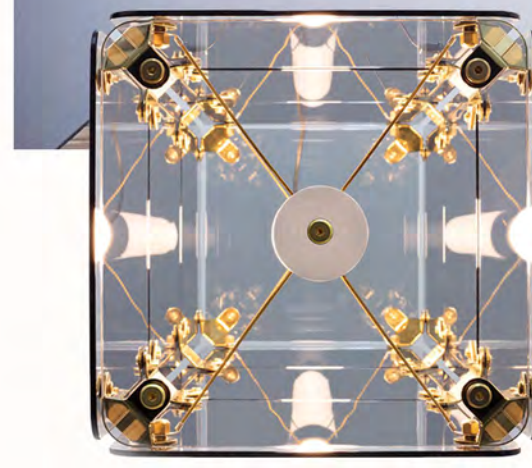

Material: Metal+Glass

Color: Champagne gold/Pearl Black

DW-D0123-5

Size: 1200*25*200
Power: E27
Material: Metal+Glass
Color: Champagne gold/Pearl Black

DW-D0123-支持定制

Size: 请咨询业务员
Power: LED
Material: Metal+Glass
Color: Champagne gold/Pearl Black

DW-D0123-1

Size: 250*250*H200mm
Power: ELED
Material: Metal+Glass
Color: Champagne gold/Pearl Black

DW-D0123-3

Size: 730*250*200mm
Power: LED
Material: Metal+Glass
Color: Champagne gold/Pearl Black

DW-L0123