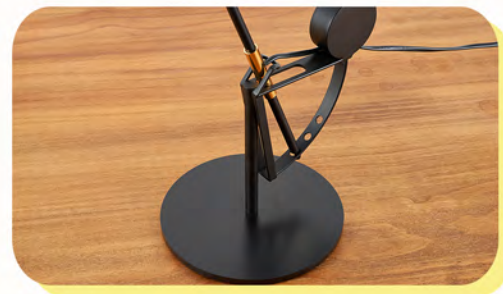

DW-L6014

Size: H1760*460*320mm

Power: E27

Material: Metal+Glass

Color: Champagne gold/Pearl Black