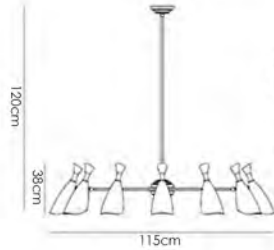

DW-D8064-10

Size: D115*H38cm
Power: G9-10 E27-10
Material: Ceramics
Color: Black White