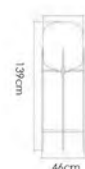

DW-L90089-M

Size: D37*H70cm
Power: E27*1
Material: Metal+glass
Color: Black+Clear
/Smoke/Amber

DW-L90089-Z

Size: D46*H139cm
Power: E27*1
Material: Metal+glass
Color: Black+Clear
/Smoke/Amber