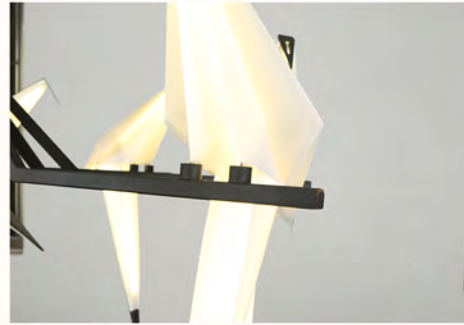

DW-D0520-8

Size: 详情请咨询业务员

Power: LED

Material: Metal+Glass

Color: Champagne gold/Pearl Black