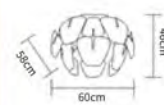

DW-T56317

Size: L60*M58*H146cm
Power: E27
Material:PC+Carbon Steel
Color:Transparent