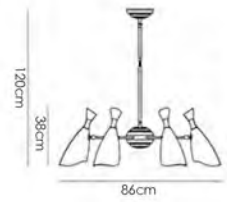

DW-D8064-6

Size: D86*H38cm
Power: G9-6 E27-6
Material: Ceramics
Color: Black White

DW-D8064-8

Size: D96*H38cm
Power: G9-8 E27-8
Material: Ceramics
Color: Black White

DW-D8064-9

Size: D115*H38cm
Power: G9-9 E27-9
Material: Ceramics
Color: Black White

DW-D8064-10

Size: D115*H38cm
Power: G9-10 E27-10
Material: Ceramics
Color: Black White

DW-D8064-12

Size: D135*H38cm
Power: G9-12 E27-12
Material: Ceramics
Color: Black White

DW-L8064-3

Size: D35*H170cm
Power: G9-3 E27-3
Material: Ceramics
Color: Black White

We are deeply aware that only perfect pursuit for details can make you satisfied genuinely. With steady-going structure, perfect design, combination of sensibility and rationality, its effort on quality is always larger than other.