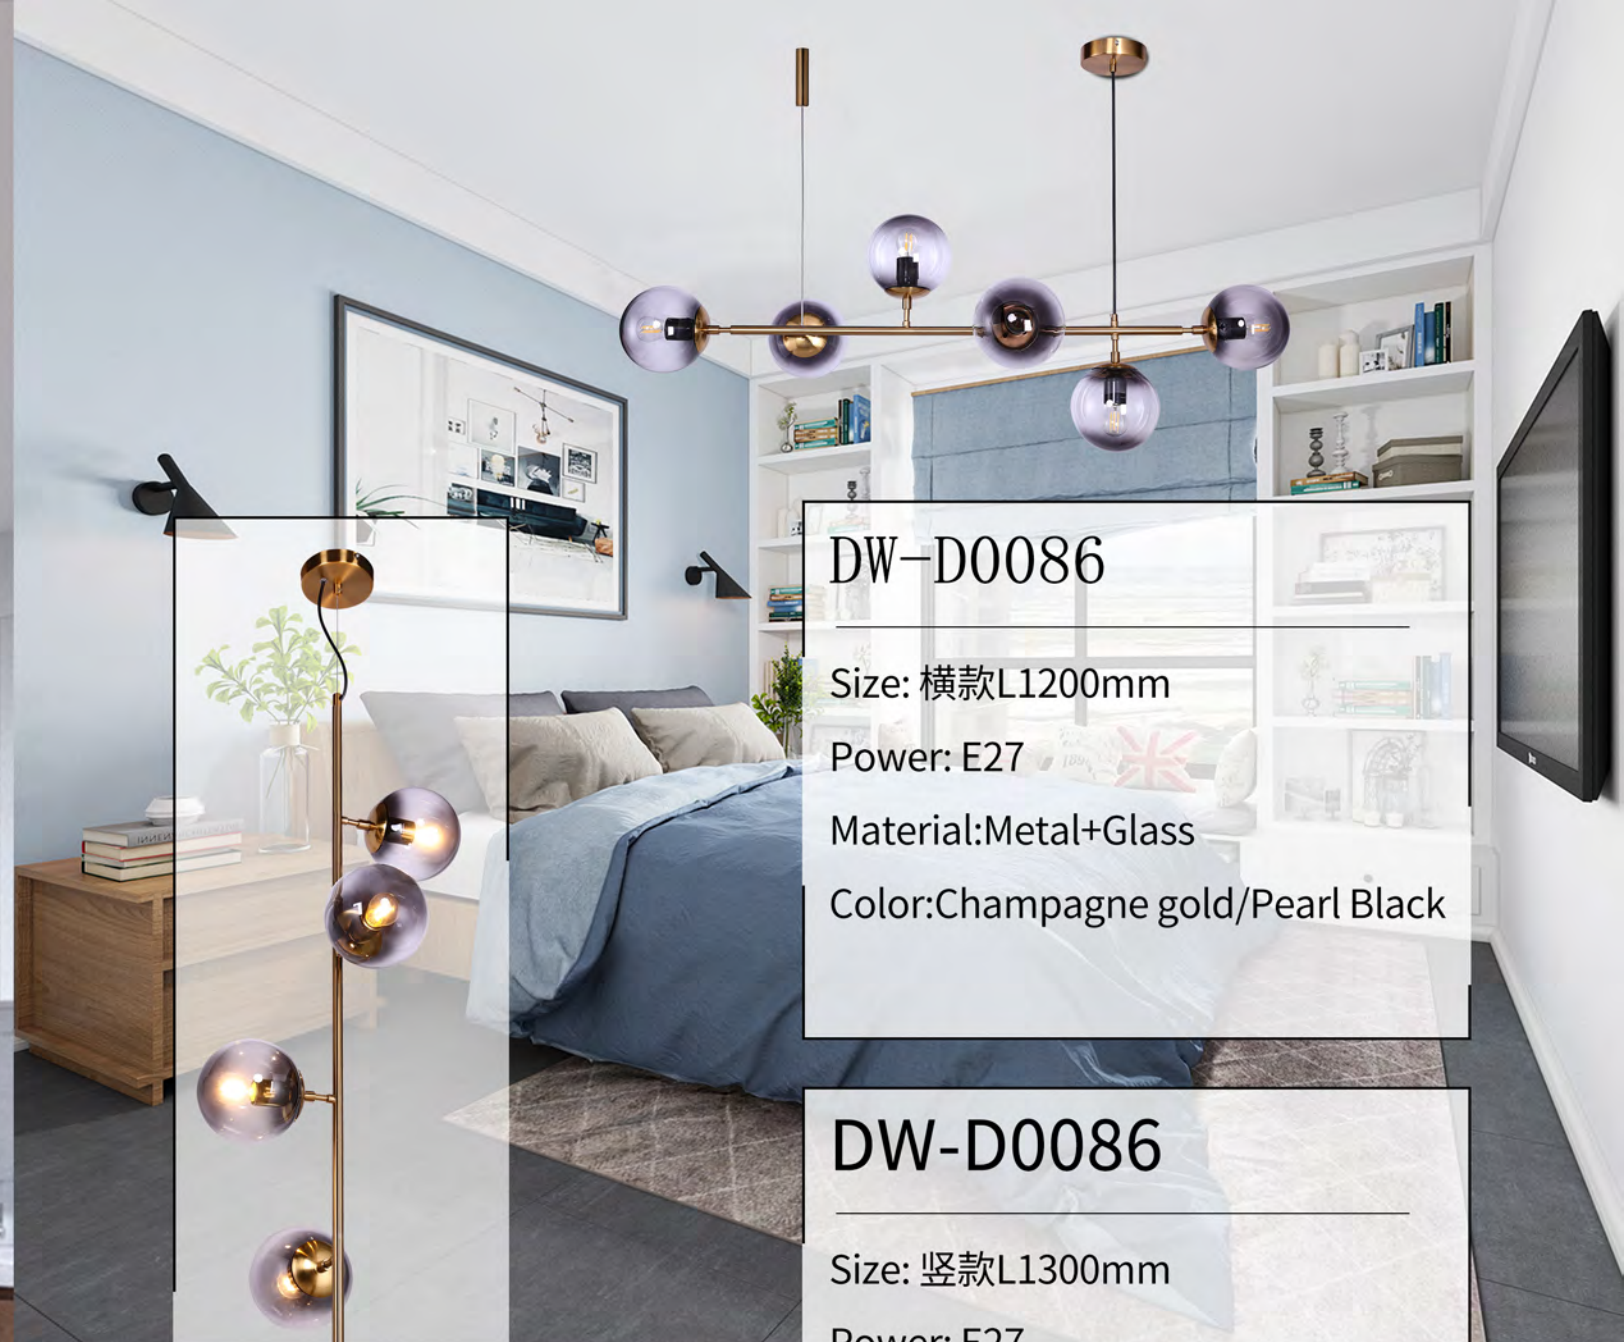

DW-D0086

Size: 横款L1200mm
Power: E27
Material: Metal+Glass
Color: Champagne gold/Pearl Black