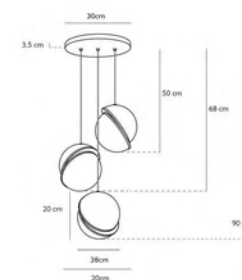

DW-D6035

Size:D20/25/30/40cm
Power:E27*1
Material:Iron + Acrylic
Color:Gold + white