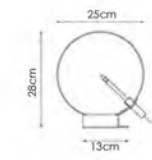

Size: D79*W62*H102cm
Power: 4*G4
Material: Ceramics
Color: Brinze

DW-D7423-6

Size: D90*W79*H109cm
Power: 4*G4
Material: Ceramics
Color: Brinze

DW-T7423

Size: D25*H28cm
Power: 4*G4
Material: Ceramics
Color: Brinze