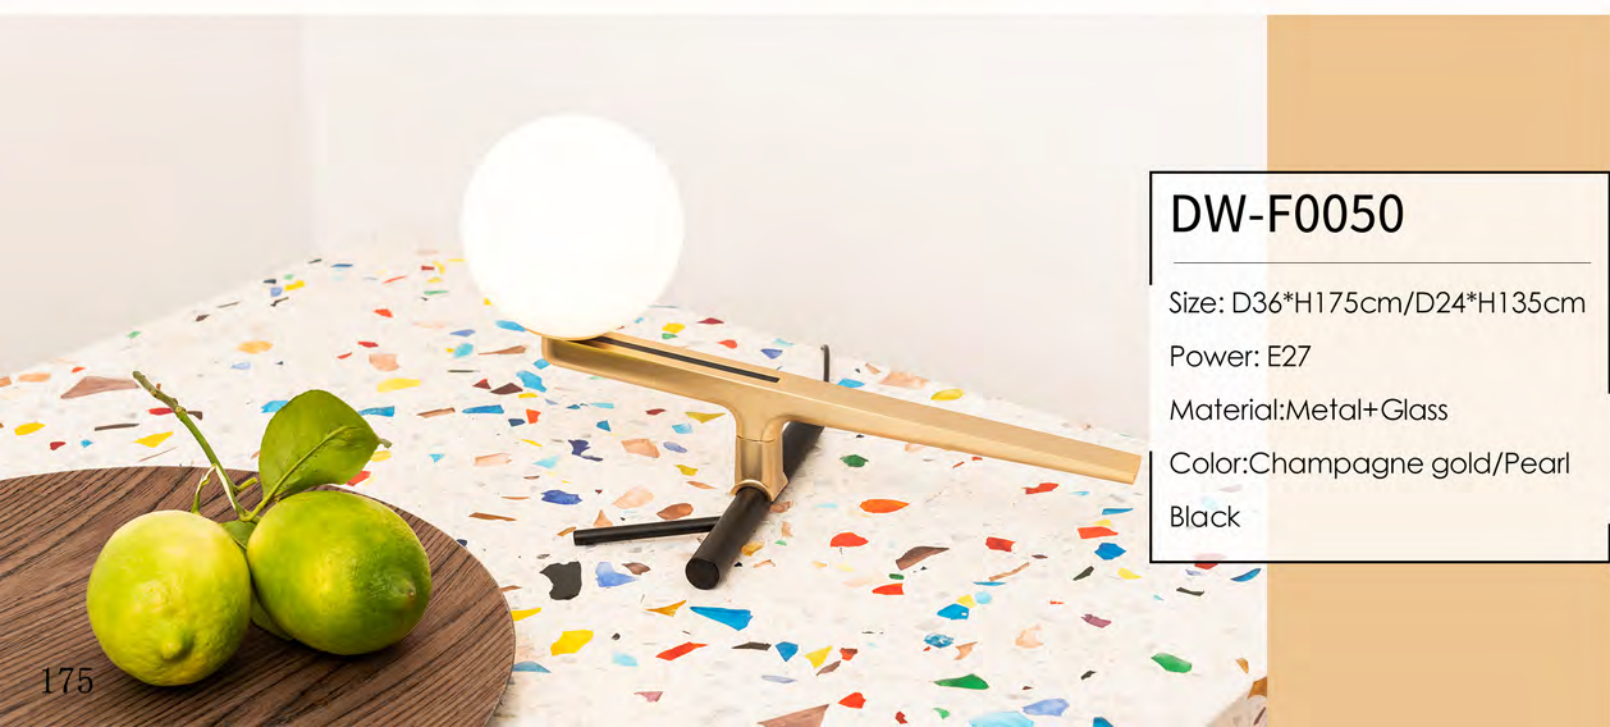

DW-F0050

Size: D36*H175cm/D24*H135cm
Power: E27
Material: Metal+Glass
Color: Champagne gold/Pearl
Black