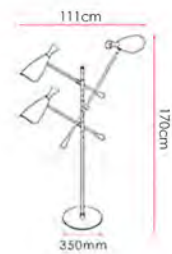

DW-D8064-9

Size: D115*H38cm
 Power: G9-9 E27-9
 Material: Ceramics
 Color: Black White

DW-D8064-10

Size: D115*H38cm
 Power: G9-10 E27-10
 Material: Ceramics
 Color: Black White

DW-D8064-12

Size: D135*H38cm
 Power: G9-12 E27-12
 Material: Ceramics
 Color: Black White