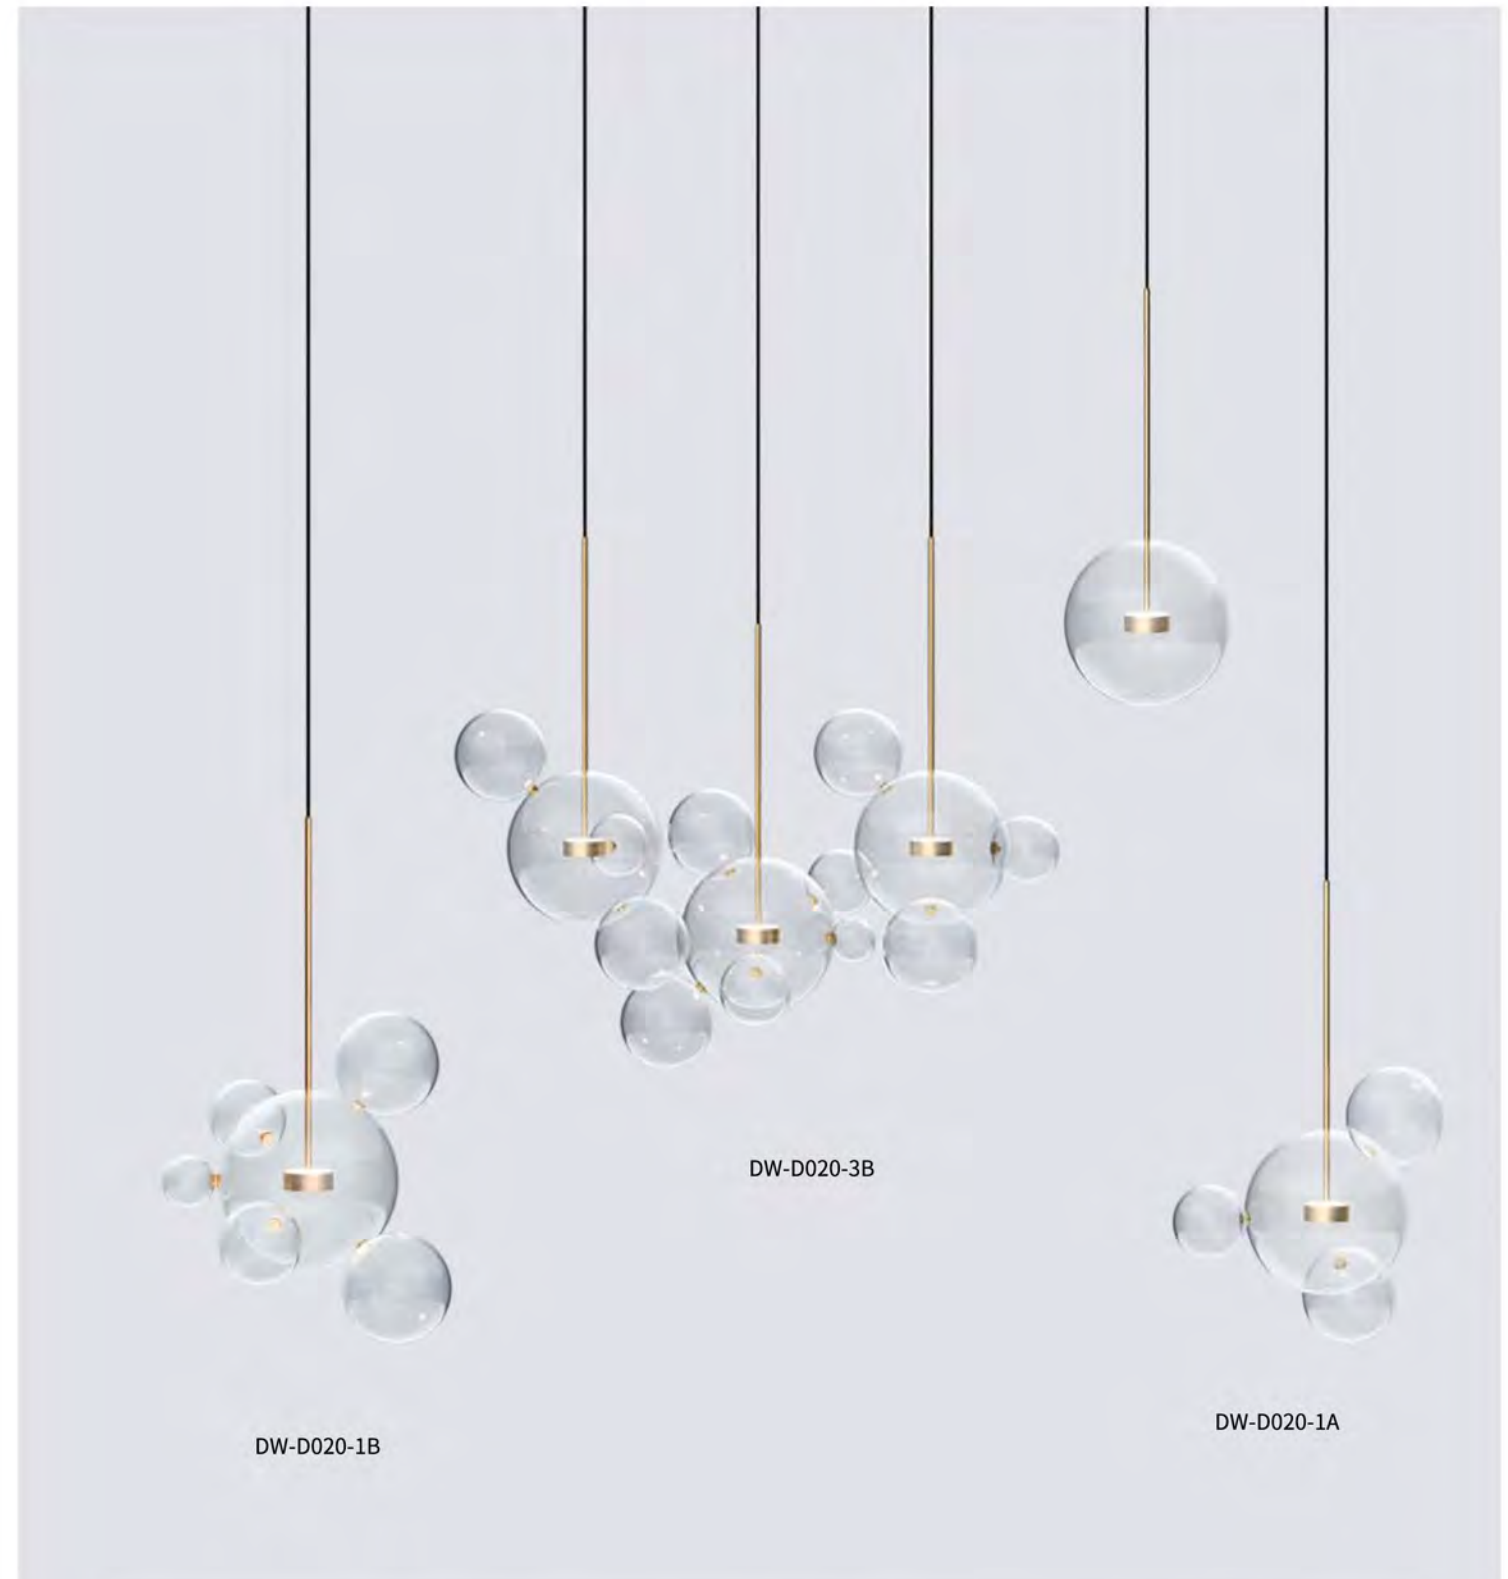

DW-D7248-S5

Size: W20*H63cm
Power: LED
Material: Blown Glass
Color: Turquoise
white

DW-D928

Size:D20/30/40cm

Power:LED Tube

Material: Metal

Color:Gold

DW-D8186

Size:D30*H86cm

Power:LED Tube

Material: Metal

Color:Gold

DW-D020-3A

DW-D020-1B

DW-D020-3B

DW-D020-1A

DW-D020-1B
 Size: D44*H68cm
 Power: LED*2
 Material:Aluminum+Glass
 Color:Clear+gold

DW-D020-1A
 Size: D46*H68cm
 Power: LED*2
 Material:Aluminum+Glass
 Color:Clear+gold

DW-D020-3A
 Size: D79*H115cm
 Power: LED*6
 Material:Aluminum+Glass
 Color:Clear+gold

DW-D020-5A
 Size: D100*H152cm
 Power: LED*10
 Material:Aluminum+Glass
 Color:Clear+gold

DW-D020-5B
 Size: D164*H99cm
 Power: LED*10
 Material:Aluminum+Glass
 Color:Clear+gold

DW-D020-3B
 Size: L119*H84cm
 Power: LED*6
 Material:Aluminum+Glass
 Color:Clear+gold