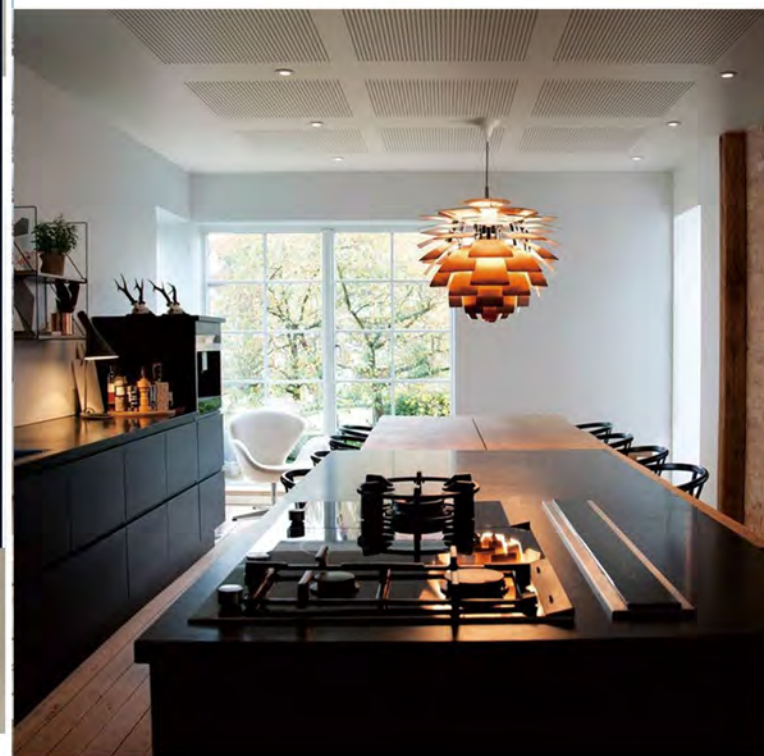

DW-D8010-S

DW-D5008

Size: D50/60/80cm
 Power: E27
 Material: Aluminum
 Color: Different color

DW-D5003

Size: D48.6*30.5cm
 Power: E27
 Material: Aluminum
 Color: Different color

DW-D1731

Size: D450*H570cm
 Power: E27
 Material: Metal+Glass
 Color: Black/Gold