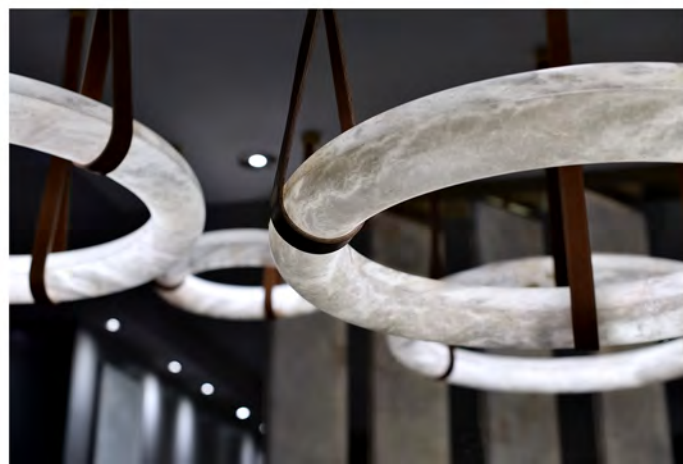

Color: Champagne gold/Pearl Black

DW-D0109

Size: D300/500/600mm

Power: LED

Material: Metal+Glass

Color: Champagne gold/
Pearl Black

DW-D6154支持定制

Size: D600/800/1000mm