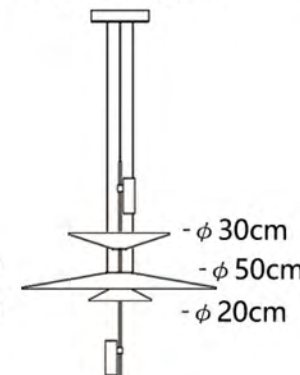

DW-D067-A

DW-D067-B