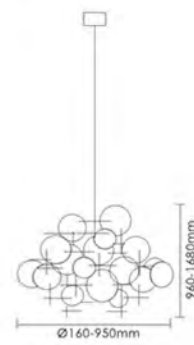

DW-D8123-3

Size: D89cm
Power: LED 252W
Material:Stainless steel
Color:Chrome

DW-D6031

DW-D6031

Size: D56*H43cm

Power: E27 MAX 40W

Material: Wood

Color: Weeden/Colorful