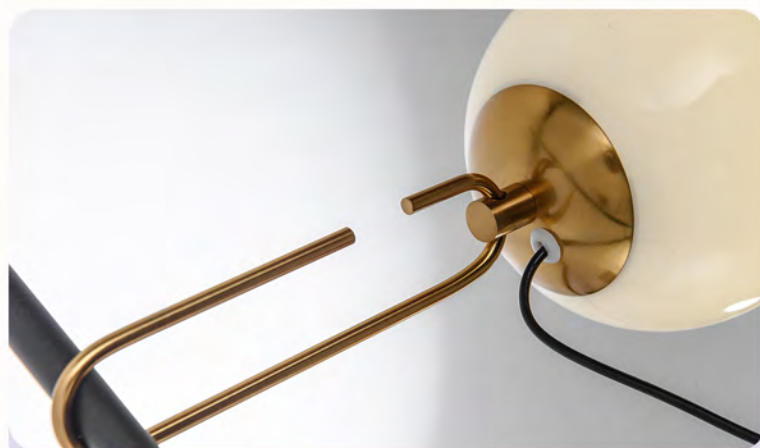

DW-D0085支持定制

Size: 详情请咨询业务员
Power: E27
Material: Metal+Glass
Color: Champagne gold/Pearl Black

DW-D0086

Size: 横款L1200mm
Power: E27
Material: Metal+Glass
Color: Champagne gold/Pearl Black

DW-D0086

Size: 竖款L1300mm
Power: E27
Material: Metal+Glass
Color: Champagne gold/Pearl Black