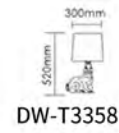

Power: E27 MAX 40W

Material:PVC+Fiber Reinforced plastics

Color:Black/White

DW-T3358

DW-L2936

Size: D60*70CMcm

Power: E27 MAX 40W

Material:PVC+Fiber Reinforced plastics