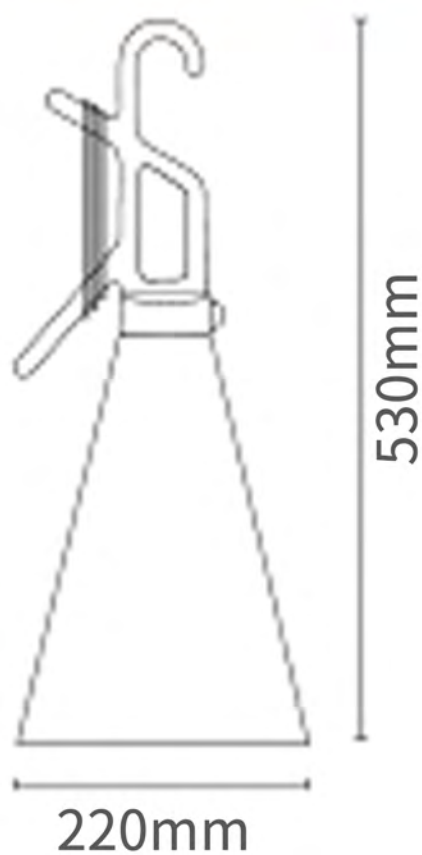

DW-D9039

Size: ØD250*H375mm

Power: LED10W

Material: Metal+Glass

Color: Champagne gold/
Pearl Black

DW-D6020
 Size: D220*H530mm
 Power: E27
 Material: Metal+Glass
 Color: Champagne gold/Pearl Black

DW-D6020
 Size: D220*H530mm
 Power: E27
 Material: Metal+Glass
 Color: Champagne gold/Pearl Black