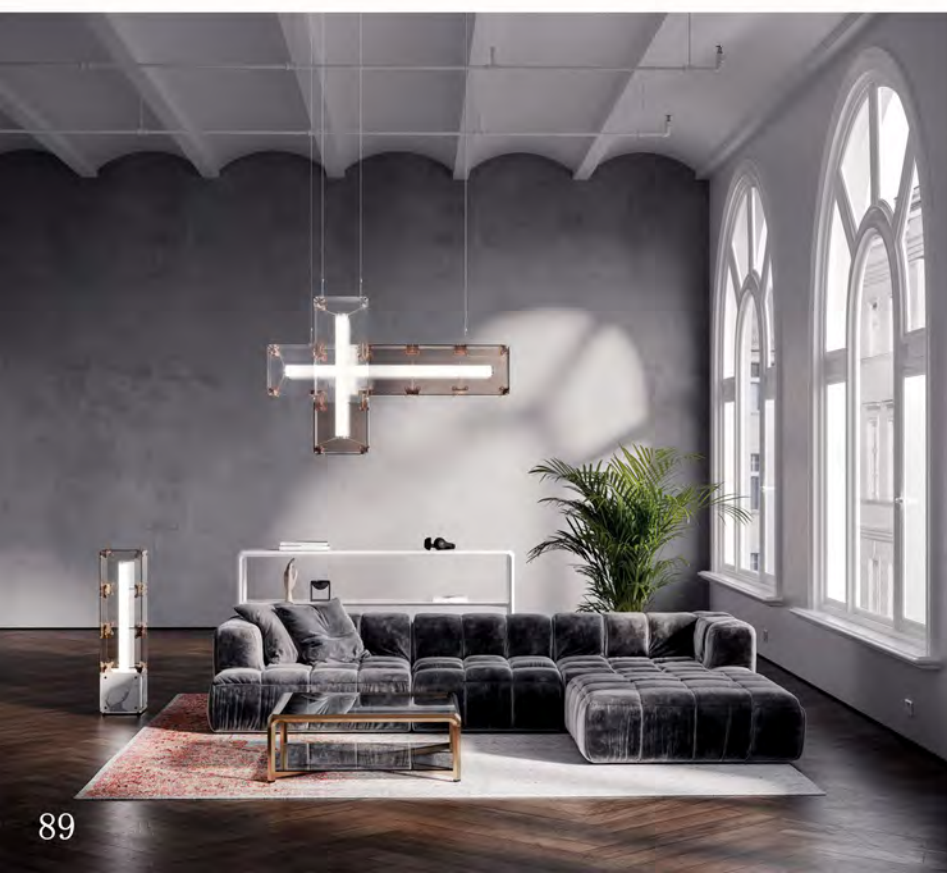

DW-D0123-1

Size: 250*250*H200mm
Power: ELED
Material: Metal+Glass
Color: Champagne gold/Pearl Black

DW-D0123-3

Size: 730*250*200mm
Power: LED
Material: Metal+Glass
Color: Champagne gold/Pearl Black

DW-L0123