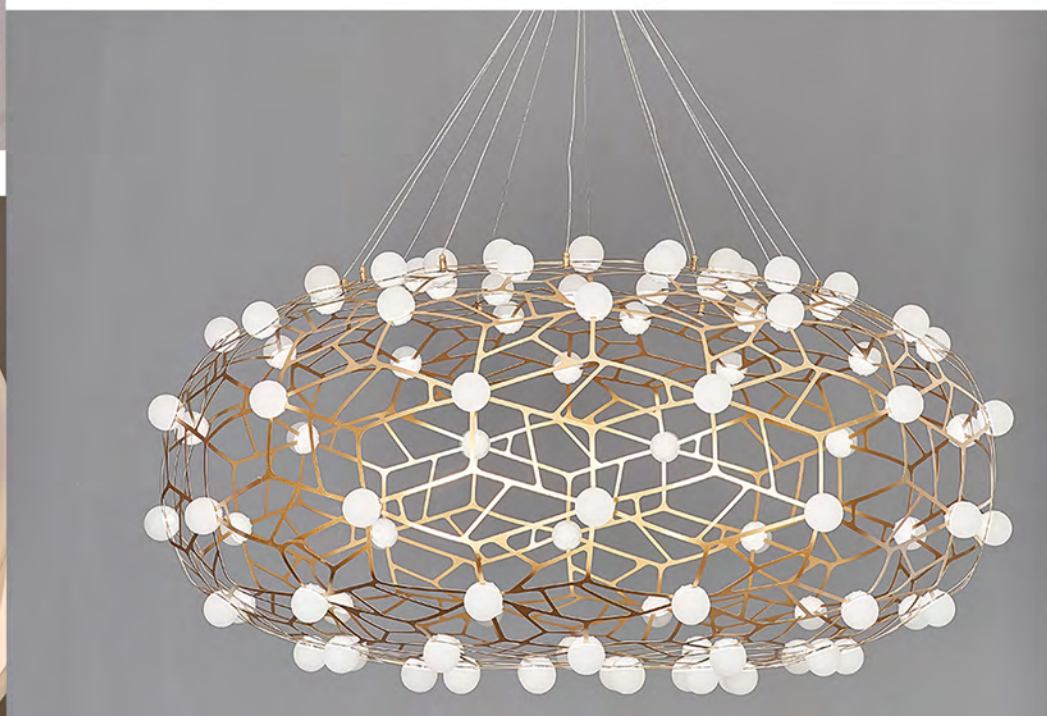

DW-D5039

Size: D800*H400/D600*H300mm
Power: LED
Material: Metal+Glass
Color: Champagne gold/
Pearl Black