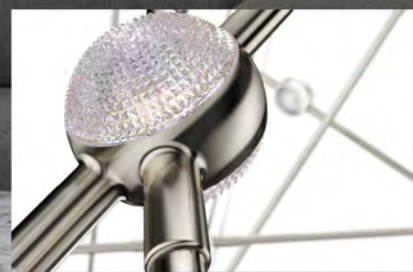

DW-D0097-44

Size: 2300*875*550mm

Power: LED

Material: Metal+Glass

Color: Champagne gold/Pearl Black