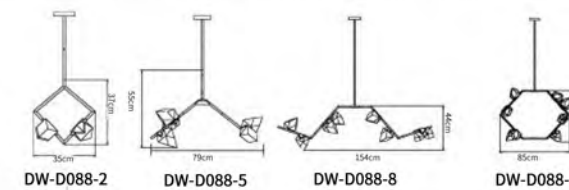

We are deeply aware that only perfect pursuit for details can make you satisfied genuinely. With steady-going structure, perfect design, combination of sensibility and rationality, its effort on quality is always larger than other.

DW-D088-5