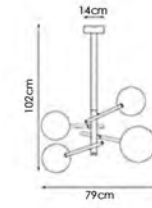

DW-D7423-4

Size: D79*W62*H102cm
Power: 4*G4
Material: Ceramics
Color: Brinze