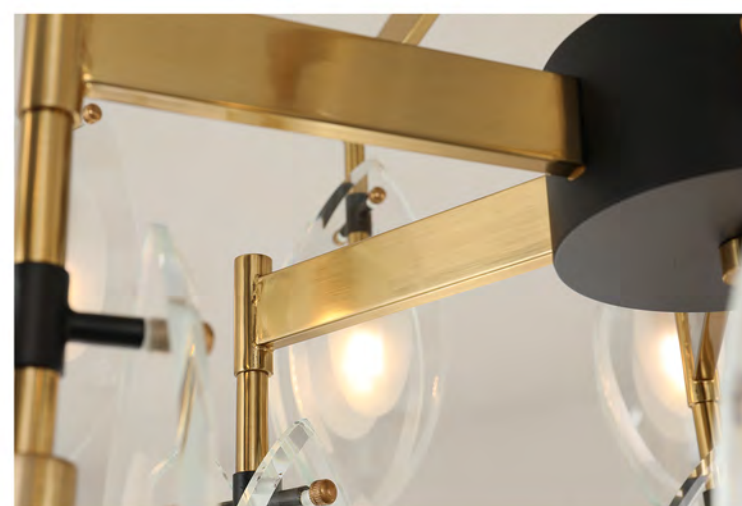

DW-F0050

Size: D850mm

Power: G9

Material: Metal+Glass

Color: Champagne gold/
Pearl Black

DW-F0050

Size: 详情请咨询业务员

Power: G9

Material: Metal+Glass

Color: Champagne gold/
Pearl Black