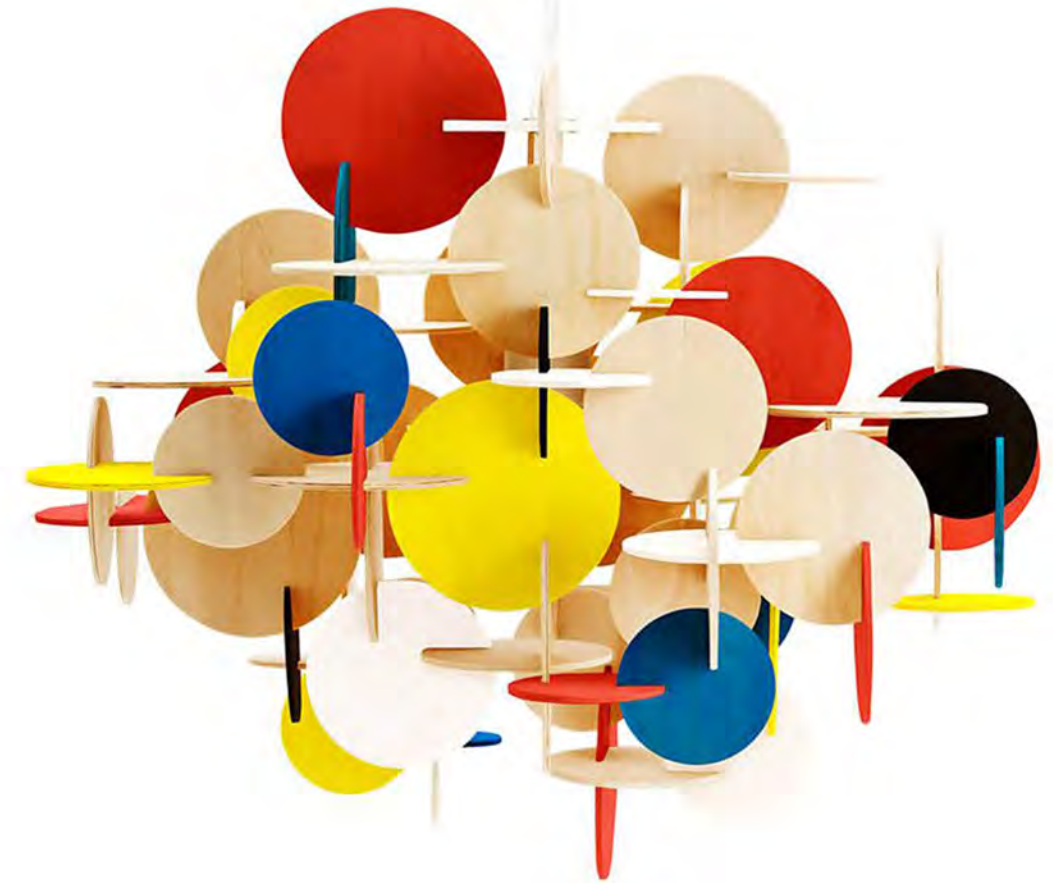

Dova

We are deeply aware that only perfect pursuit for details can make you satisfied genuinely. With steady-going structure, perfect design, combination of sensibility and rationality, its effort on quality is always larger than other.

DW-D6031