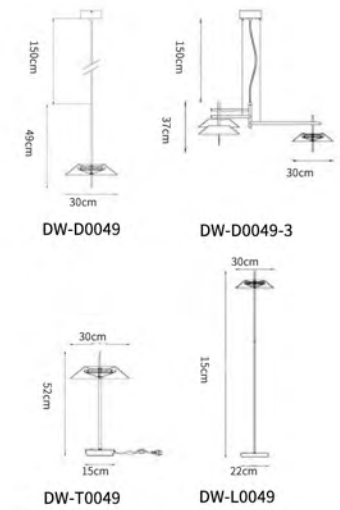

DW-D0049-3

Size: L109*H37cm
 Power: LED 18
 Material: Iron+Acrylic
 Color: Black
 White
 Gold
 Copper

DW-T0049

Size: D30*H52cm
 Power: LED 6
 Material: Iron+Acrylic
 Color: Black
 White
 Gold
 Copper

DW-L0049

Size: D30*H47cm
 Power: LED 6
 Material: Iron+Acrylic
 Color: Black
 White
 Gold
 Copper

DW-D0049

DW-D0049-3

DW-T0049

DW-L0049

We are deeply aware that only perfect pursuit for details can make you satisfied genuinely. With steady-going structure, perfect design, combination of sensibility and rationality, its effort on quality is always larger than other.