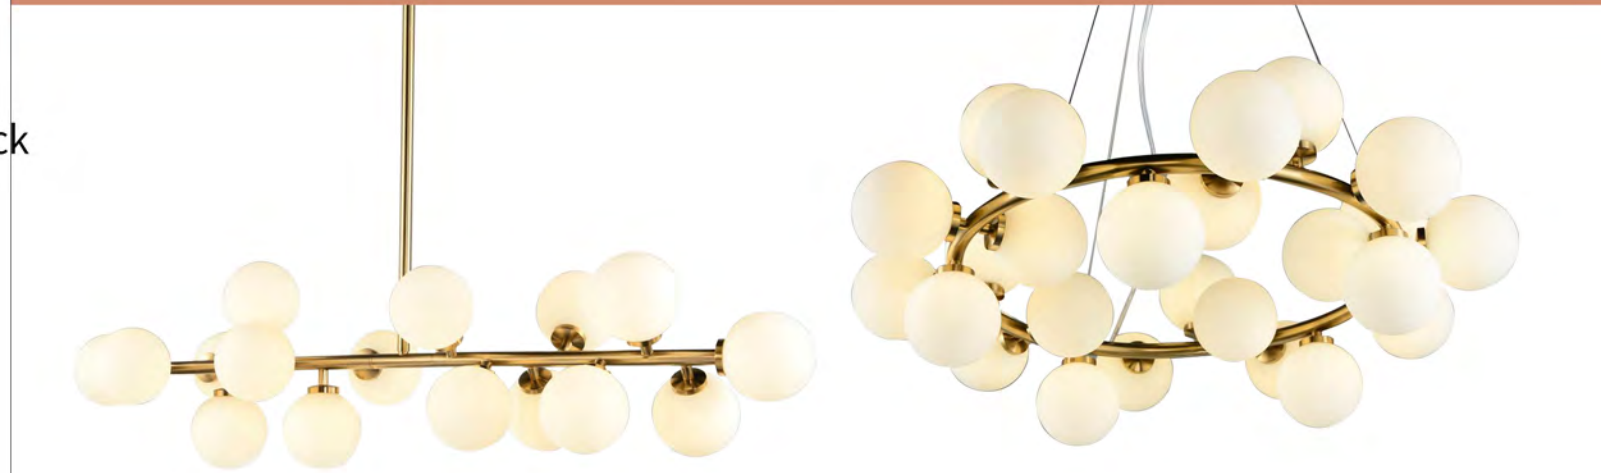

DW-F0010

Size: L1000*H1150mm
Power: E27
Material: Metal+Glass
Color: Champagne gold/Pearl Black

DW-F0010

Size: D720*H250
Power: E27
Material: Metal+Glass
Color: Champagne gold/Pearl Black