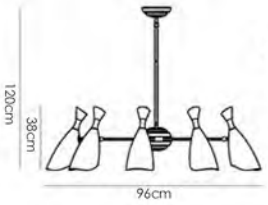

DW-D8064-6

Size: D86*H38cm
Power: G9-6 E27-6
Material: Ceramics
Color: Black White

DW-D8064-8

Size: D96*H38cm
Power: G9-8 E27-8
Material: Ceramics
Color: Black White