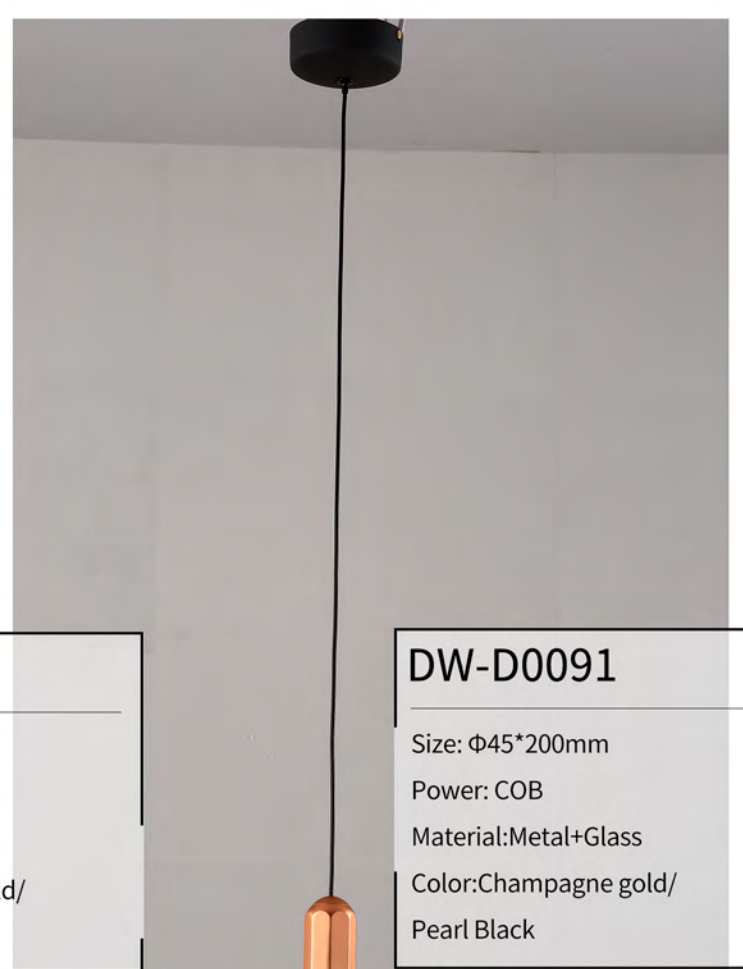

Color: Champagne gold/
Pearl Black

TAKING PICTURES ▶

DW-D0060

Size: 详情请咨询业务员

Power: LED

Material: Metal+Glass

Color: Champagne gold/
Pearl Black

DW-D0091-10支持定制
 Size: Φ45*200*10头
 Power: COB
 Material: Metal+Glass
 Color: Champagne gold/
 Pearl Black

DW-D0091
 Size: Φ45*500mm
 Power: COB
 Material: Metal+Glass
 Color: Champagne gold/
 Pearl Black

DW-B0091
 Size: 470*180*80mm
 Power: COB
 Material: Metal+Glass
 Color: Champagne gold/
 Pearl Black

DW-D0091
 Size: Φ45*200mm
 Power: COB
 Material: Metal+Glass
 Color: Champagne gold/
 Pearl Black

DW-D0097

Size: D500*H700mm
 Power: E27
 Material: Metal+Glass
 Color: Champagne gold/
 Pearl Black

DW-D5039

Size: D800*H400/D600*H300mm
 Power: LED
 Material: Metal+Glass
 Color: Champagne gold/
 Pearl Black