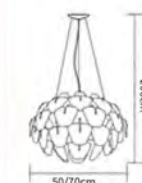

DW-D56317S/M

Size: D50/70 H200cm
Power: E27
Material:PC+Carbon Steel
Color:Transparent