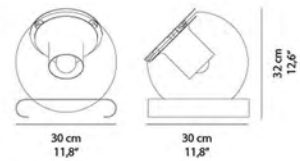

DW-T2000

Size: D30*H35cm
Power: E27
Material: Metal+Glass
Color: Silver+Clear glass