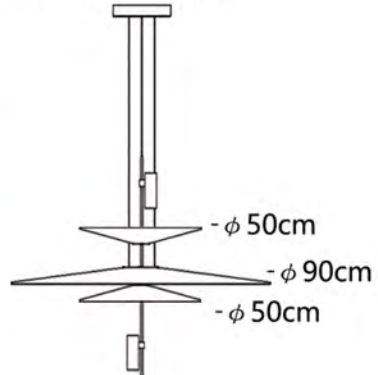

DW-D067-C

DW-D067-D