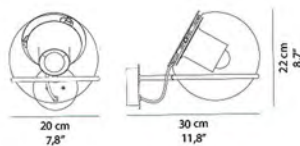

DW-B2000

Size: L26*W20*H25cm
Power: E27
Material: Metal+Glass
Color: Silver+Clear glass