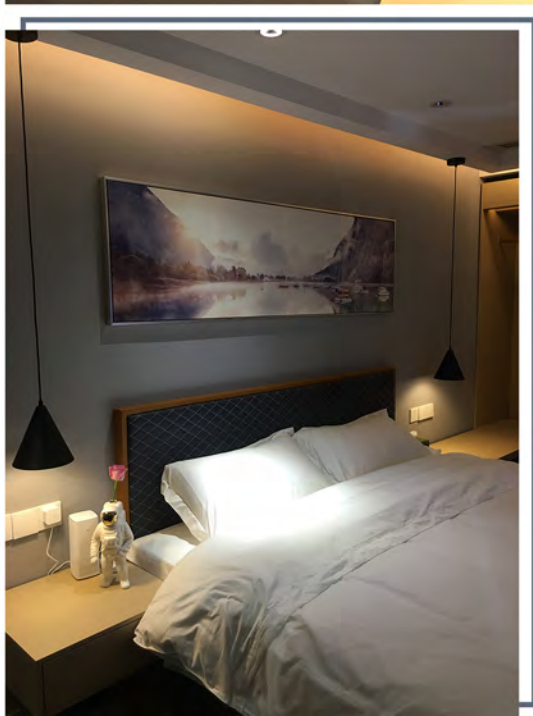

DW-D3009

Size: L600-1600mm

Power: LED

Material: Metal+Glass

Color: Champagne gold/
Pearl Black