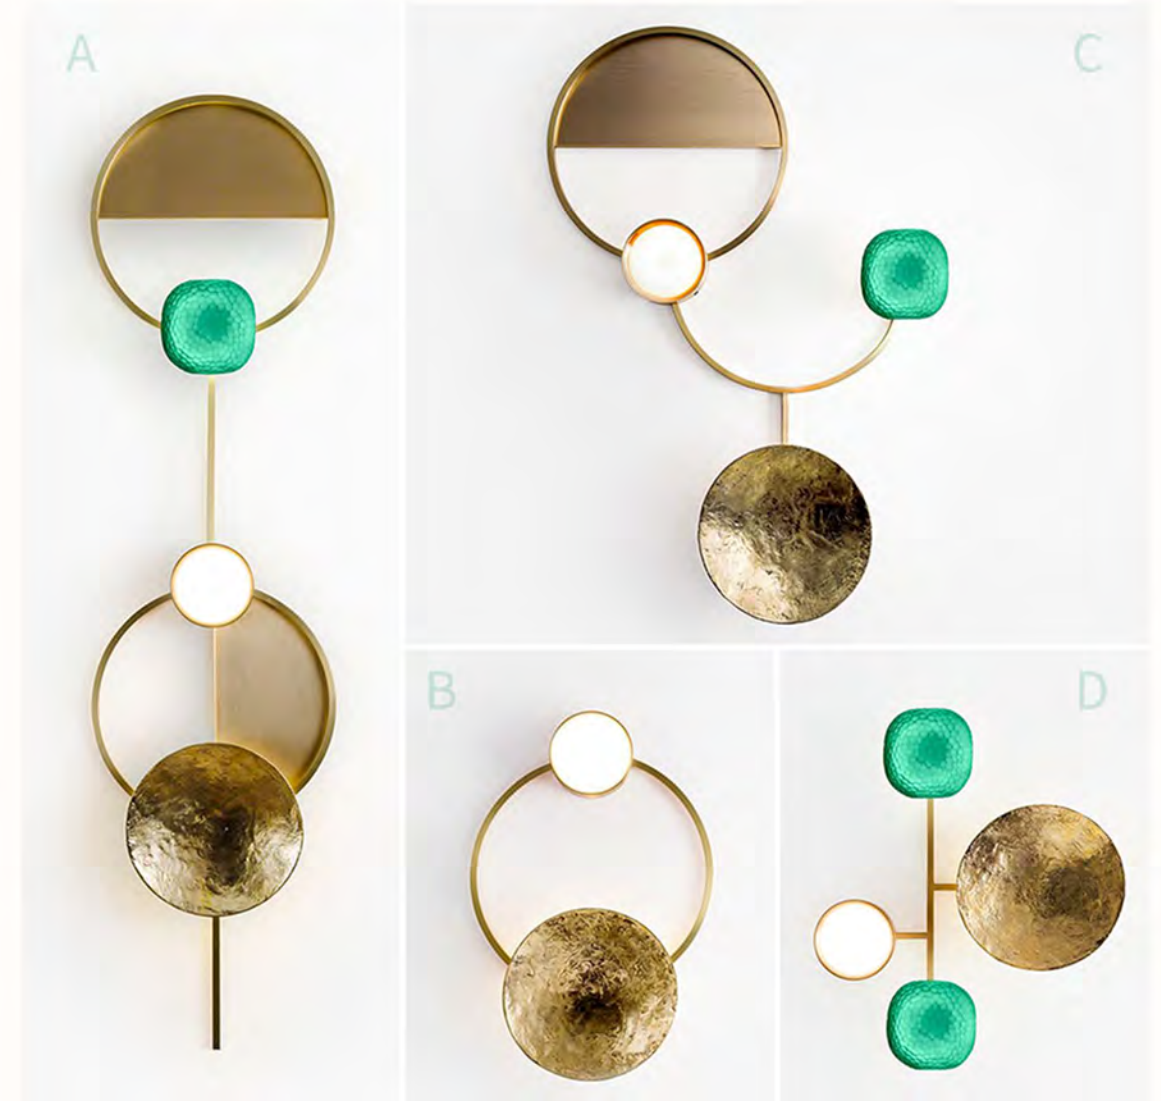

Material: Metal+Glass

Color: Champagne gold/
Pearl Black

DW-B1003

Size: $\text{Ø}235 \times 400 \text{mm}$

Power: E27

Material: Metal+Glass

Color: Champagne gold/
Pearl Black

DW-F0050

Size: D36*H175cm/D24*H135cm
 Power: E27
 Material: Metal+Glass
 Color: Champagne gold/Pearl
 Black

DW-F0050

Size: D36*H175cm/D24*H135cm
 Power: E27
 Material: Metal+Glass
 Color: Champagne gold/Pearl
 Black

DW-F0050

Size: D36*H175cm/D24*H135cm
 Power: E27
 Material: Metal+Glass
 Color: Champagne gold/Pearl
 Black

DW-F0050

Size: D36*H175cm/D24*H135cm
 Power: E27
 Material: Metal+Glass
 Color: Champagne gold/Pearl
 Black

DW-D9039

Size: ØD250*H375mm

Power: LED10W

Material: Metal+Glass

Color: Champagne gold/
Pearl Black

DW-D6020
 Size: D220*H530mm
 Power: E27
 Material: Metal+Glass
 Color: Champagne gold/Pearl Black

DW-D6020
 Size: D220*H530mm
 Power: E27
 Material: Metal+Glass
 Color: Champagne gold/Pearl Black