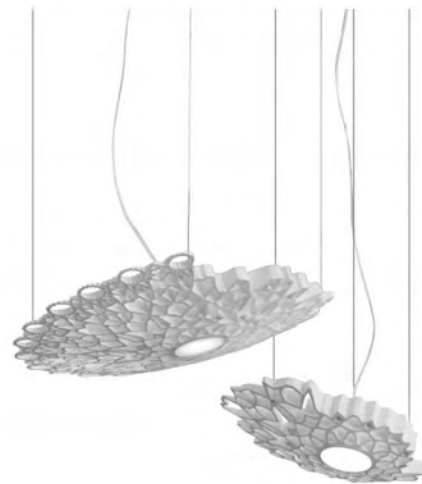

DW-D8855-2

Size:D98*H82cm
Power:LED
Material: Resin
Color:White

DW-B80025

Size:D20*H8cm
Power:E14
Material: Metal/Brass+Stone
Color:Bronze