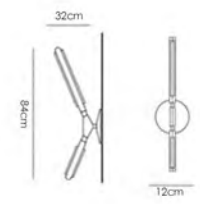

DW-B3033W-2

Size: L120*H84cm
Power: LED
Material: Machined Aluminum, Acrylic
Color: gold