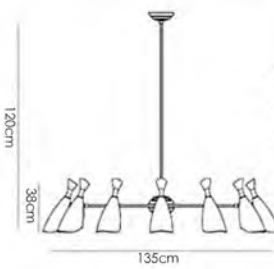

DW-D8064-12

Size: D135*H38cm
Power: G9-12 E27-12
Material: Ceramics
Color: Black White