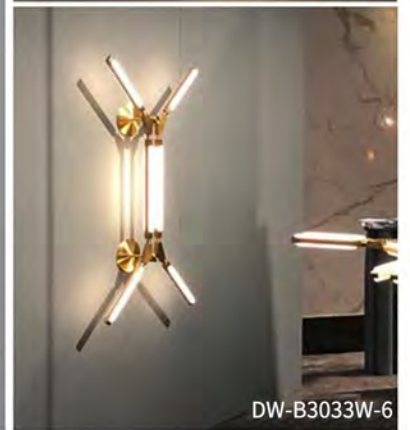

DW-D3033P-6

DW-B3033W-6

Size: L150*W150*H38cm
Power: LED
Material: Machined Aluminum, Acrylic
Color: gold

Size: L115*H63cm
Power: LED
Material: Machined Aluminum, Acrylic
Color: gold

Size: L63*H115cm
Power: LED
Material: Machined Aluminum, Acrylic
Color: gold

Size: L120*H84cm
Power: LED
Material: Machined Aluminum, Acrylic
Color: gold