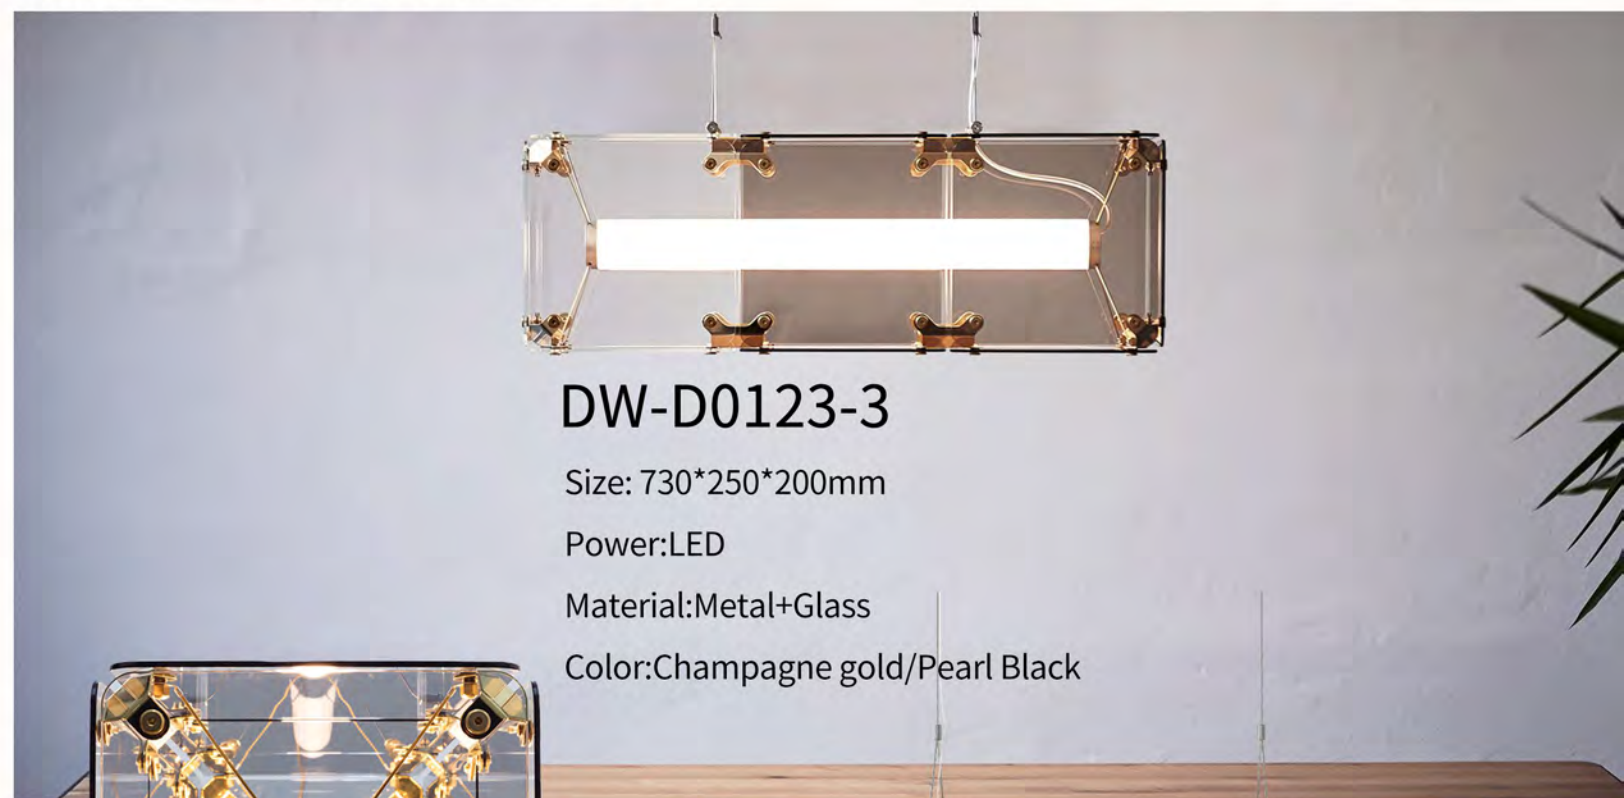

Material: Metal+Glass

Color: Champagne gold/Pearl Black

DW-D0123-5

Size: 1200*25*200
Power: E27
Material: Metal+Glass
Color: Champagne gold/Pearl Black

DW-D0123-支持定制

Size: 请咨询业务员
Power: LED
Material: Metal+Glass
Color: Champagne gold/Pearl Black

DW-D0123-1

Size: 250*250*H200mm
Power: ELED
Material: Metal+Glass
Color: Champagne gold/Pearl Black

DW-D0123-3

Size: 730*250*200mm
Power: LED
Material: Metal+Glass
Color: Champagne gold/Pearl Black

DW-L0123