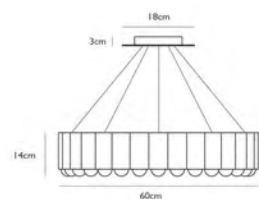

Size:D30*H120cm
 Power:LED
 Material:Metal
 Color:Gold/Black/Chrome

DW-D8043-30

Size:D40cm
 Power:E27*1
 Material:Metal+Glass
 Color:Gold/Black

DW-D8043-S

Size:D18cm
 Power:E27*1
 Material:Metal+Glass
 Color:Gold/Black