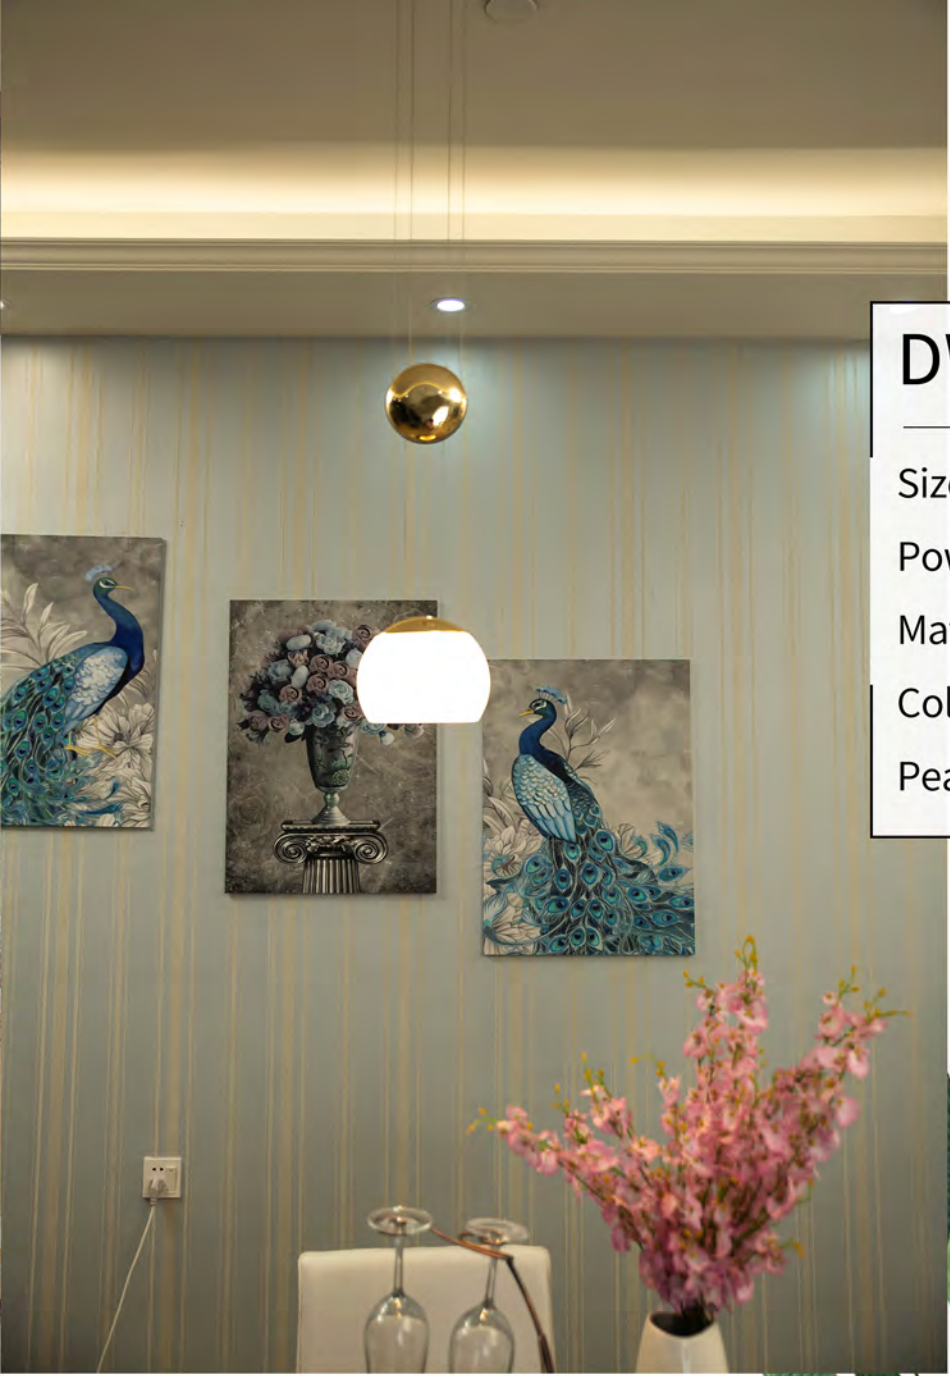

Material: Metal+Glass

Color: Champagne gold/
Pearl Black

DW-D0083

Size: D120mm
Power: E27
Material: Metal+Glass
Color: Champagne gold/
Pearl Black

DW-D6151

Size: D160mm
Power: LED
Material: Metal+Glass
Color: Champagne gold/
Pearl Black