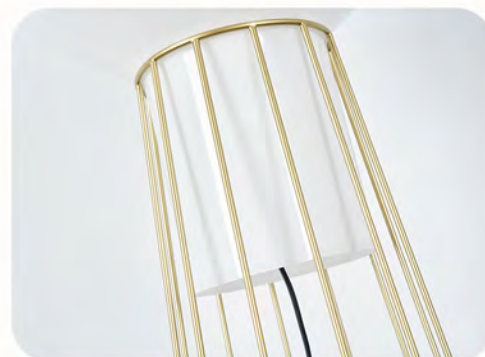

SLICE
OF LIVING

CLASSIC EUROPEAN
STYLE

DW-L6021

Size: 350*350*1300mm

Power: E27

Material: Metal+Glass

Color: Champagne gold/
Pearl Black

DW-T6021