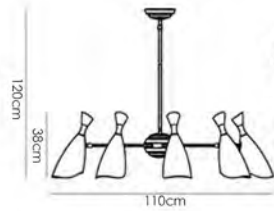

Size:D85*H50cm
 Power:E14*8
 Material: Aluminum+Metal
 Color:Matt Glod+White/Black

DW-D8064-6

Size: D86*H38cm
 Power: G9-6 E27-6
 Material: Ceramics
 Color: Black White

DW-D8064-8

Size: D96*H38cm
 Power: G9-8 E27-8
 Material: Ceramics
 Color: Black White