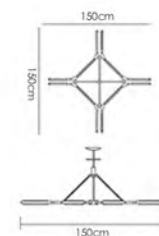

DW-D3033P-12

Size: L150*W150*H38cm
Power: LED
Material: Machined Aluminum, Acrylic
Color: gold