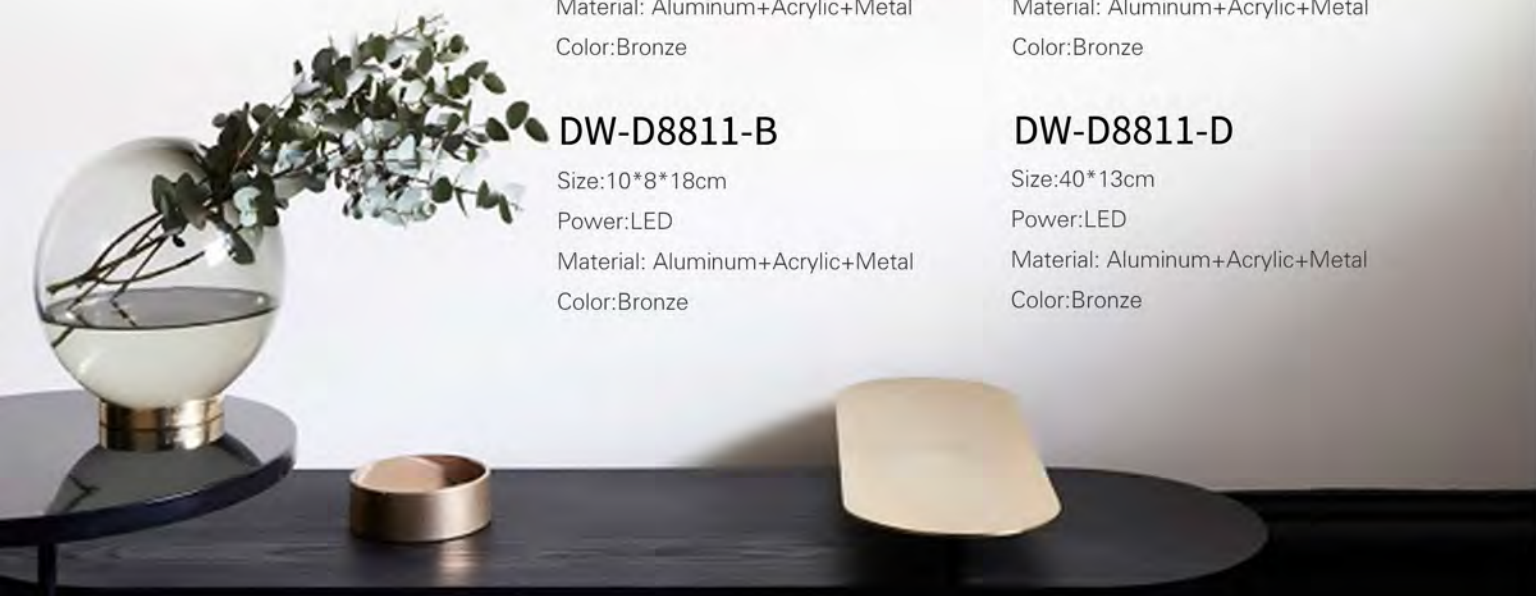

DW-B007

Size:L45*W45cm
Power:LED
Material:Copper + Aluminum
Color:Gold + Black