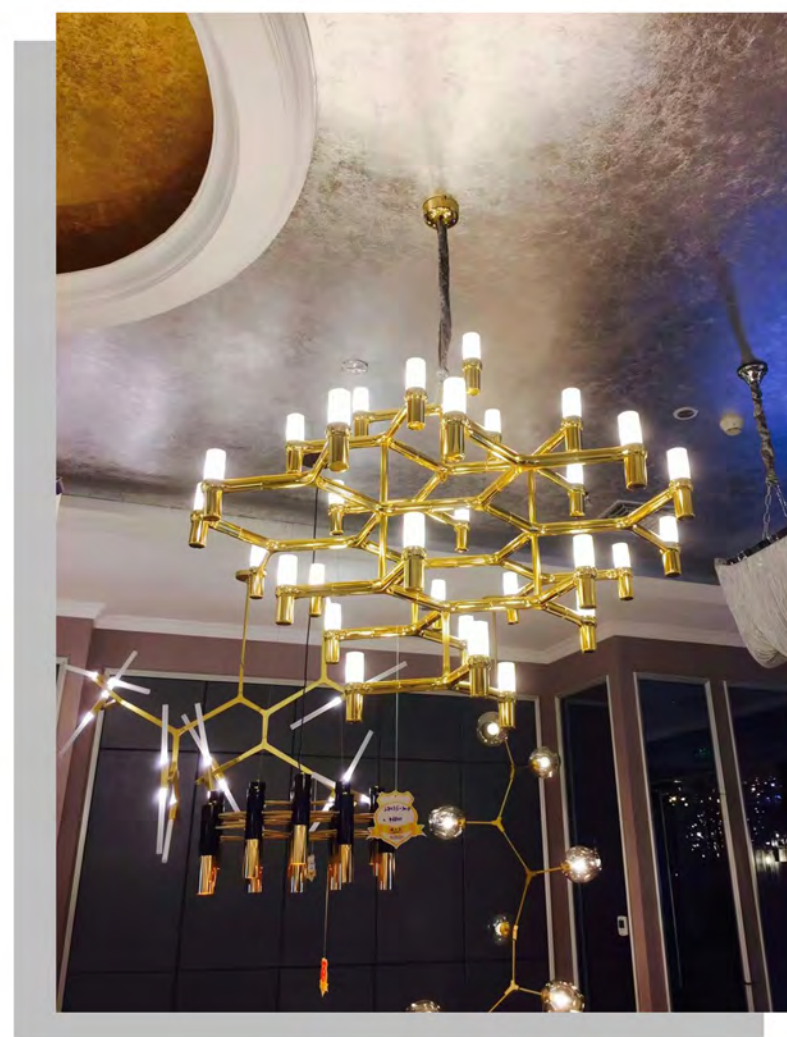

DW-D1005支持定制

Size: 详情咨询业务员

Power: E27

Material: Metal+Glass

Color: Champagne gold/Pearl Black