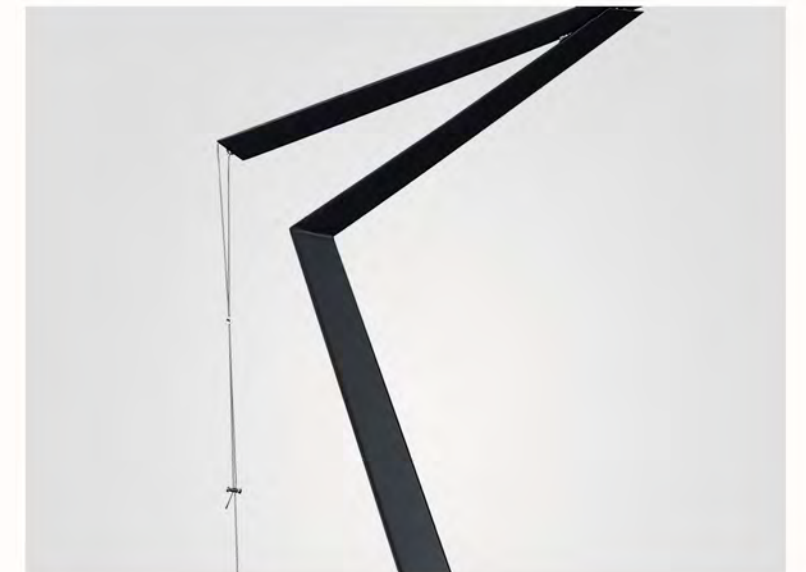

AMPLIFICATION -