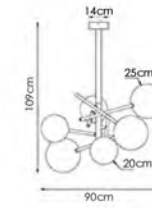

Size: D79*W62*H102cm
Power: 4*G4
Material: Ceramics
Color: Brinze

DW-D7423-6

Size: D90*W79*H109cm
Power: 4*G4
Material: Ceramics
Color: Brinze

DW-T7423

Size: D25*H28cm
Power: 4*G4
Material: Ceramics
Color: Brinze