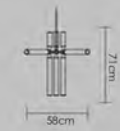

DW-D075-9-1

Size: L58*H71cm
Power: LED*9+
Material:Aluminum+glass
Color:Black+Amber
Black+clear;
Black+white