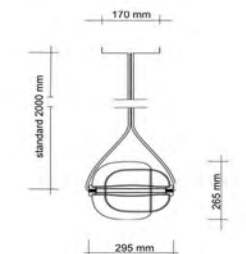

DW-L0049

DW-T0049

DW-D2055

Size:D24*H200cm
 Power:LED
 Material: Mleate+Aluminum
 Color:White/Black

DW-D8783

Size:D32*H26cm
 Power:LED
 Material: Glass
 Color:Bule/Red/Yellow/Somky Grey/
 Clear/Amber/Purple/Others