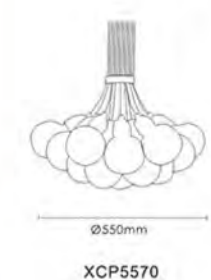

DW-D8866A-L

Size: D55*H140cm

Power: E27*19

Material: Aluminum+Glass

Color: Red Wire

Dova

We are deeply aware that only perfect pursuit for details can make you satisfied genuinely. With steady-going structure, perfect design, combination of sensibility and rationality, its effort on quality is always larger than other.