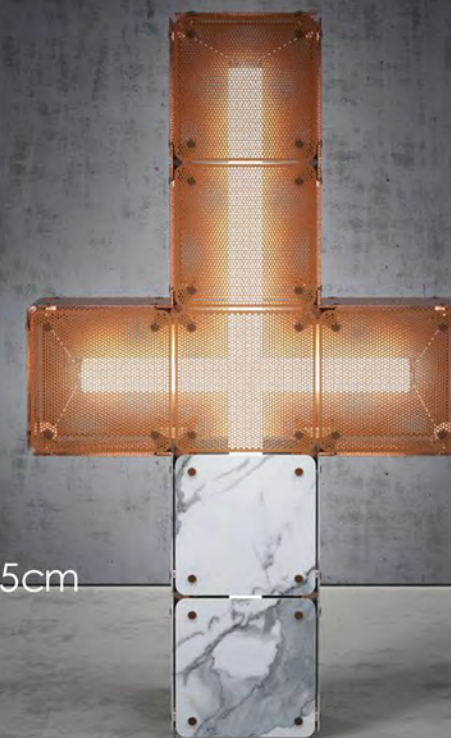

DW-F0050

Size: D36*H175cm/D24*H135cm

Power: E27

Material: Metal+Glass

Color: Champagne gold/Pearl
Black