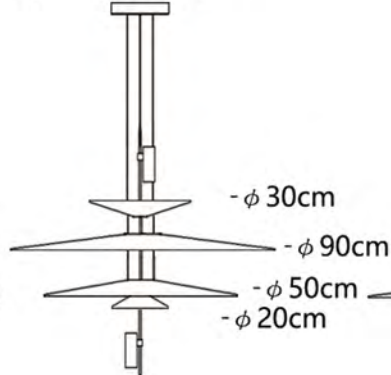

DW-D067-F

DW-D067-G