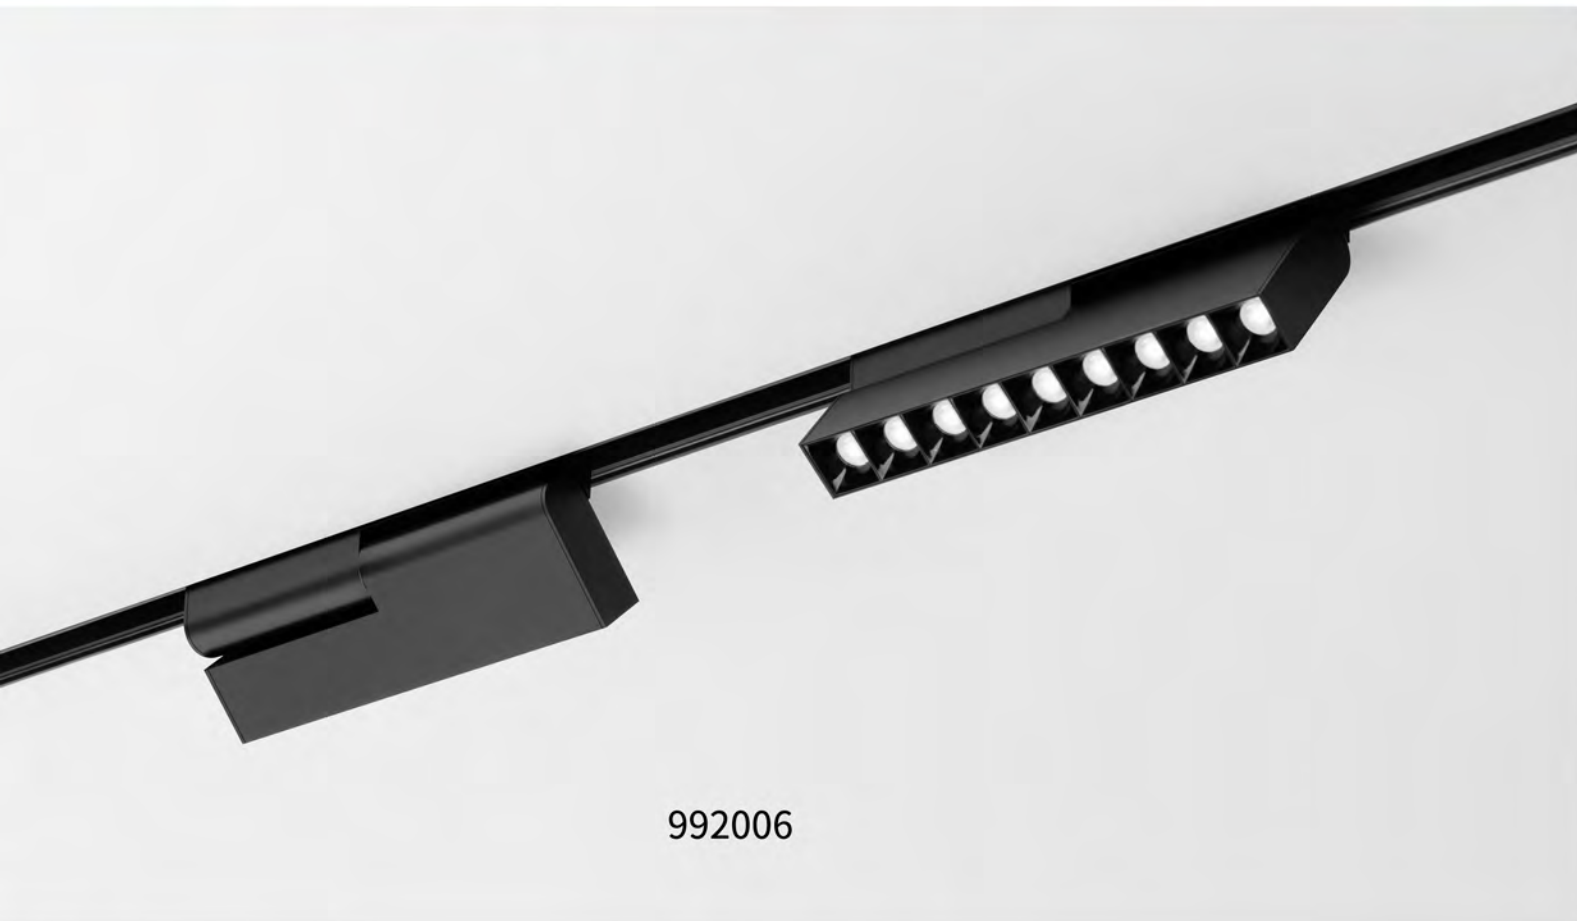

DOVA RUNNING MAGNET RECESSED

992006

Size: 165*34*H148 mm

Power: LED 6W

Material: Aluminum

Color: Black White

991912

Size: 324*34*H148 mm

Power: LED 12W

Material: Aluminum

Color: Black White

992006