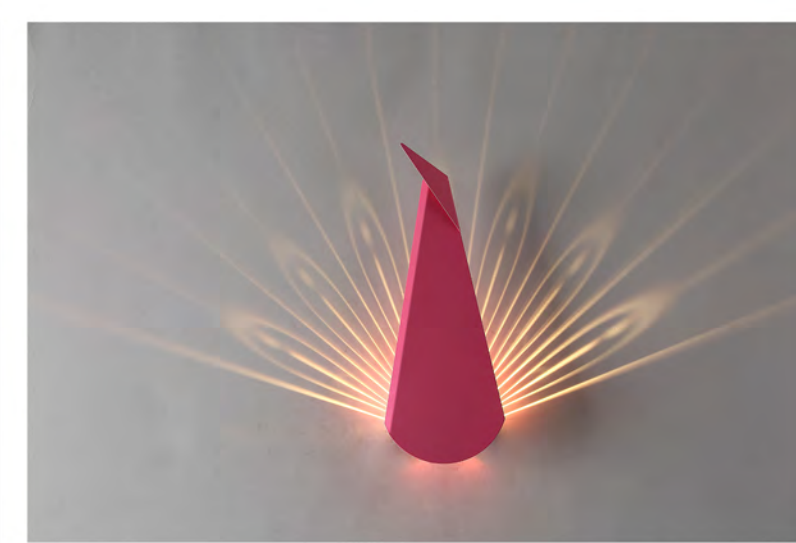

DW-B8607

Size: L360*W140*H100mm

Power: E27

Material: Metal+Glass

Color: Champagne gold/
Pearl Black