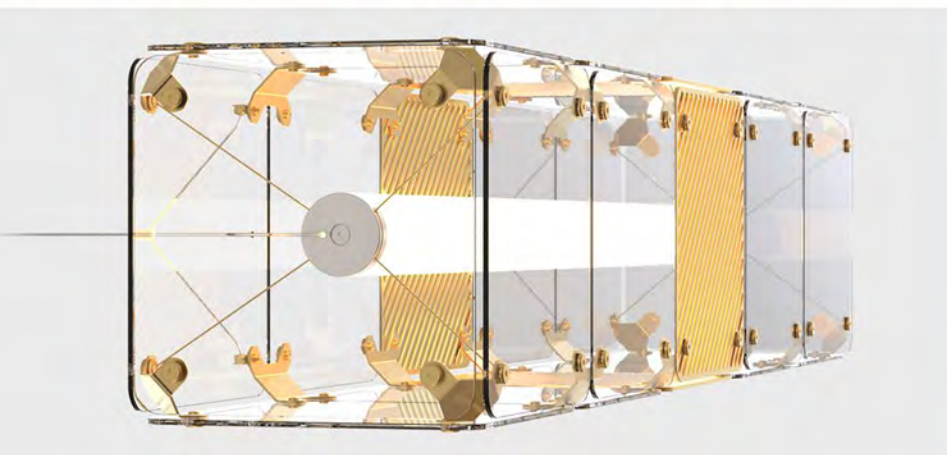

DW-D0123-3

Size: 730*250*200mm
Power: LED
Material: Metal+Glass
Color: Champagne gold/Pearl Black