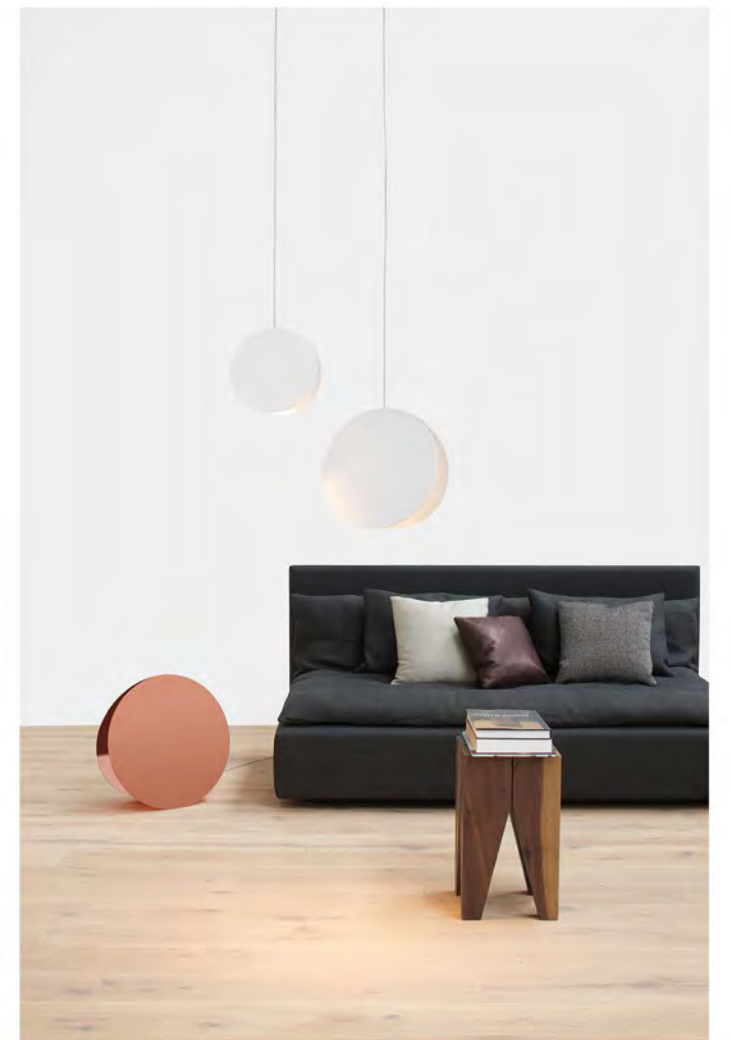

Size:D20*H10cm
D30*H13cm

Power:LED

Material: Metal

Color:White/Rose Gold/Gold

Size:D20*H10cm
D30*H13cm

Power:LED

Material: Metal

Color:White/Rose Gold/Gold

Size:D20*H10cm
D30*H13cm

Power:LED

Material: Metal

Color:White/Rose Gold/Gold