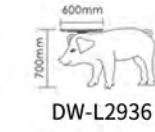

DW-L2236

Size: L230*W55*H240 cm

Power: E27 MAX 40W

Material:PVC+Fiber Reinforced plastics

Color:Black/White