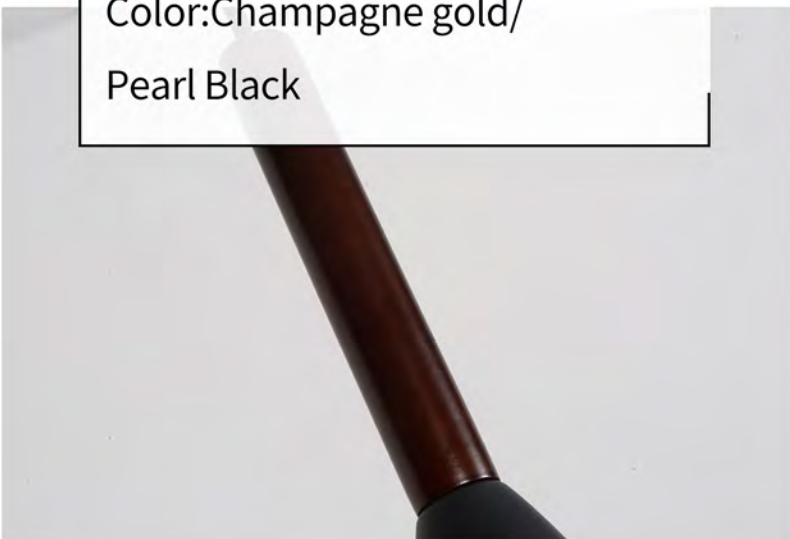

Material: Metal+Glass

Color: Champagne gold/
Pearl Black

DW-D0083

Size: D120mm
Power: E27
Material: Metal+Glass
Color: Champagne gold/
Pearl Black

DW-D6151

Size: D160mm
Power: LED
Material: Metal+Glass
Color: Champagne gold/
Pearl Black