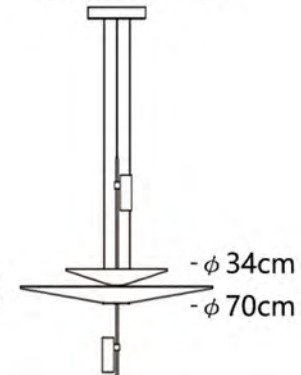

DW-D066-D

DW-D067-A