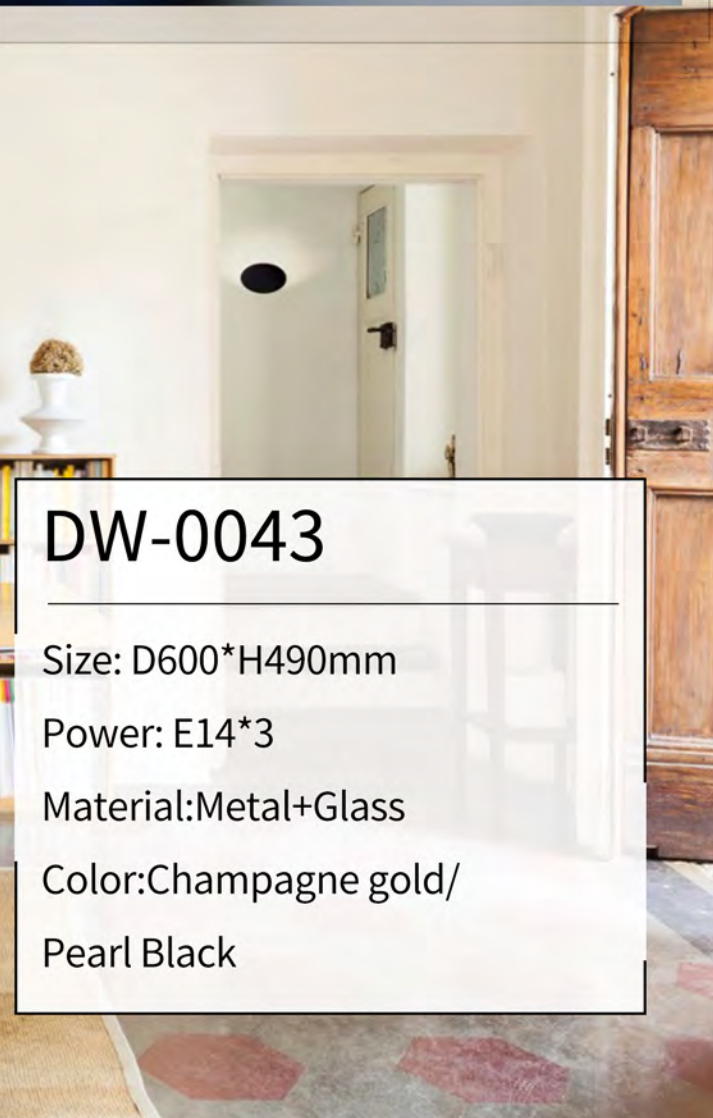

DW-0043

Size: D600*H490mm

Power: E14*3

Material: Metal+Glass

Color: Champagne gold/
Pearl Black

TAKING PICTURES ▶

DW-D0060

Size: 详情请咨询业务员

Power: LED

Material: Metal+Glass

Color: Champagne gold/
Pearl Black