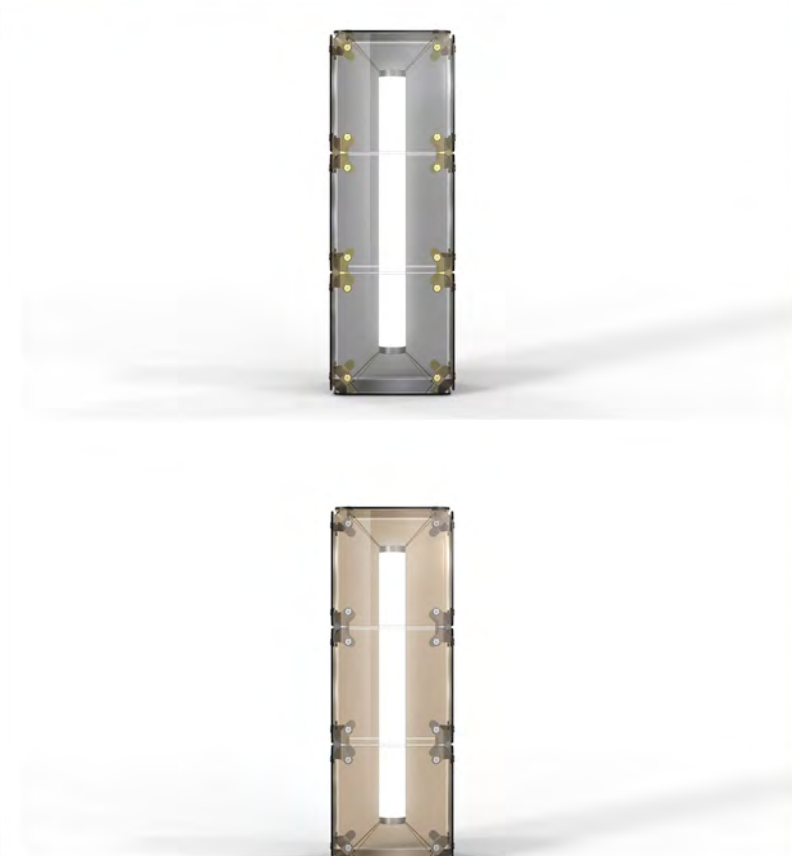

Color: Champagne gold/Pearl Black

DW-F0050

Size: D36*H175cm/D24*H135cm

Power: E27

Material: Metal+Glass

Color: Champagne gold/Pearl
Black

DW-F0050

Size: D36*H175cm/D24*H135cm