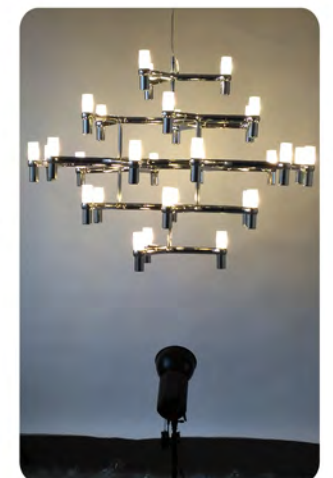

DW-D1005支持定制

Size: 详情咨询业务员

Power: E27

Material: Metal+Glass

Color: Champagne gold/Pearl Black