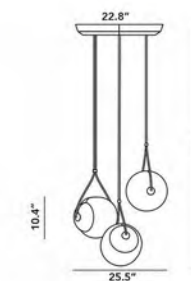

DW-L0049

DW-T0049

DW-D2055

Size:D24*H200cm
 Power:LED
 Material: Mleate+Aluminum
 Color:White/Black

DW-D8783

Size:D32*H26cm
 Power:LED
 Material: Glass
 Color:Bule/Red/Yellow/Somky Grey/
 Clear/Amber/Purple/Others