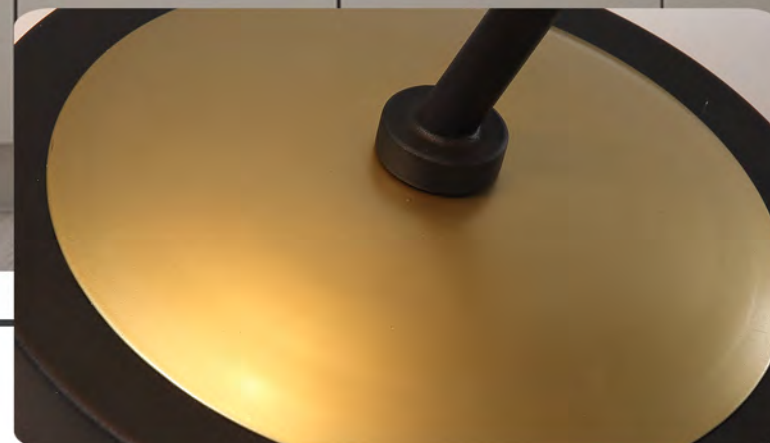

Material: Metal+Glass

Color: Champagne gold/
Pearl Black

DW-X6102-3/6/8/10头

Size: D520*H540mm
 Power: E27
 Material: Metal+Glass
 Color: Champagne gold/Pearl Black

NORTHERN EUROPE

DW-L6102

Size: W600*H1600mm
 Power: E14*2个
 Material: Metal+Glass
 Color: Champagne gold/Pearl Black