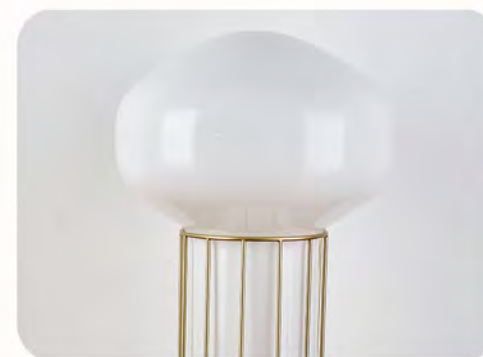

SLICE
OF LIVING

CLASSIC EUROPEAN
STYLE

DW-L6021

Size: 350*350*1300mm

Power: E27

Material: Metal+Glass

Color: Champagne gold/
Pearl Black

DW-T6021