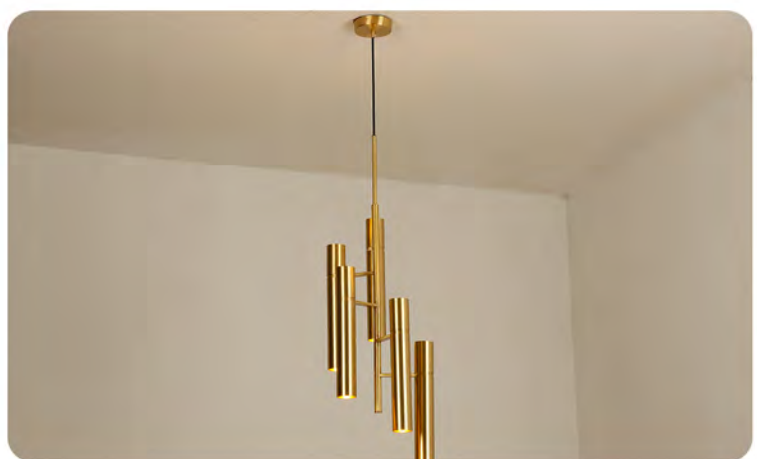

DW-T3005

Size: D390*H450mm

Power: E27

Material: Metal+Glass

Color: Champagne gold/Pearl Black