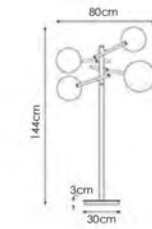

Size: D79*W62*H102cm
Power: 4*G4
Material: Ceramics
Color: Brinze

DW-D7423-6

Size: D90*W79*H109cm
Power: 4*G4
Material: Ceramics
Color: Brinze

DW-T7423

Size: D25*H28cm
Power: 4*G4
Material: Ceramics
Color: Brinze