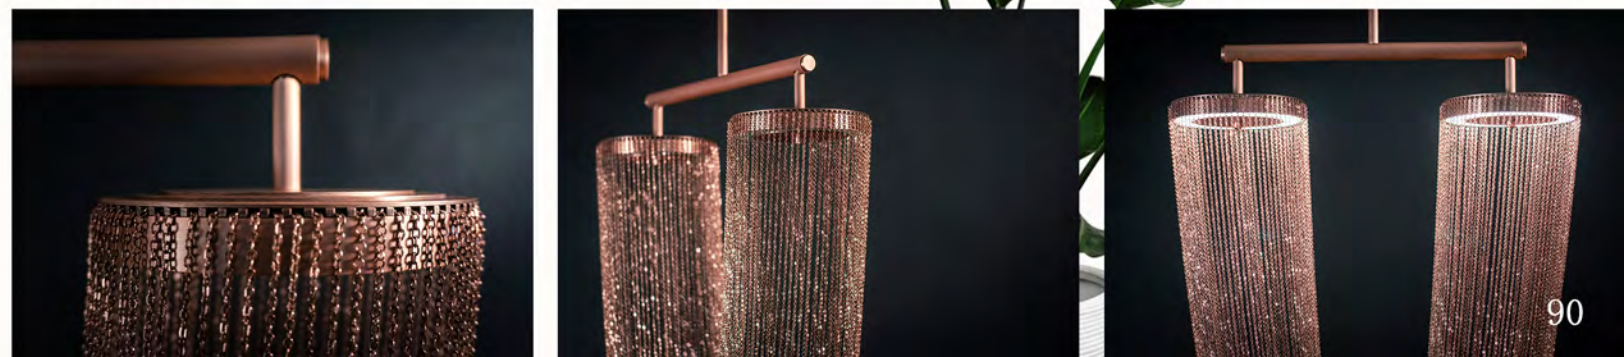

DW-T0520

Size: 详情请咨询业务员

Power: LED

Material: Metal+Glass

Color: Champagne gold/Pearl Black

DW-B0520

Size: 详情请咨询业务员

Power: LED

Material: Metal+Glass

Color: Champagne gold/Pearl Black

DW-D0088

Size: 400*700mm

Power: LED

Material: Metal+Glass

Color: Champagne gold/Pearl Black