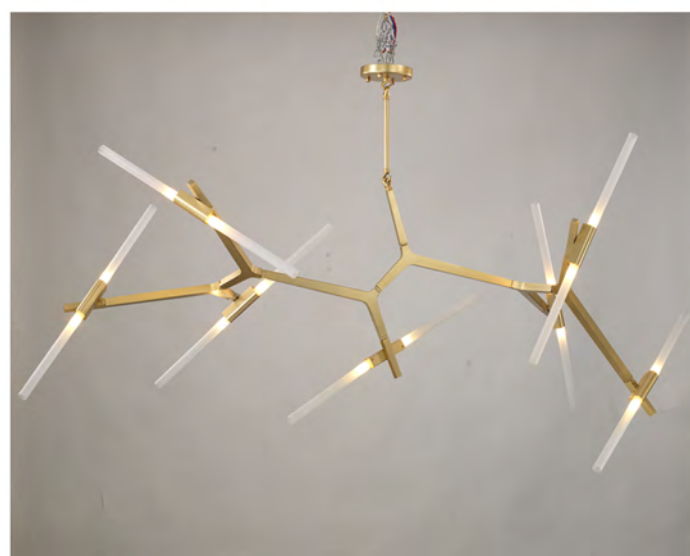

DW-D6021

Size: 详情请咨询业务员

Power: G4

Material: Metal+Glass

Color: Champagne gold/
Pearl Black