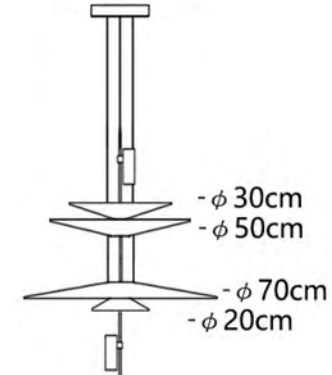

DW-D067-E

DW-D067-F