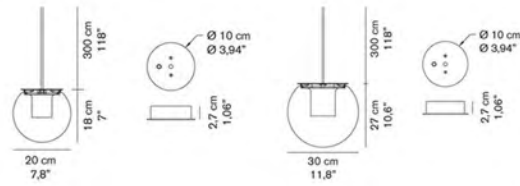

DW-D2000-1

Size: D20cm
Power: E27
Material: Metal+Glass
Color: Silver+Clear glass

DW-D2000-2

Size: D30cm
Power: E27
Material: Metal+Glass
Color: Silver+Clear glass