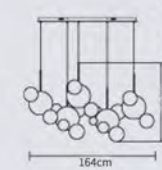

DW-D020-5A
Size: D100*H152cm
Power: LED*10
Material:Aluminum+Glass
Color:Clear+gold

DW-D020-5B
Size: D164*H99cm
Power: LED*10
Material:Aluminum+Glass
Color:Clear+gold