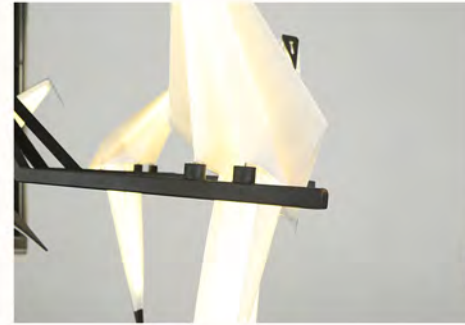

Power: LED

Material: Metal+Glass

Color: Champagne gold/Pearl Black

DW-T0520

Size: 详情请咨询业务员

Power: LED

Material: Metal+Glass

Color: Champagne gold/Pearl Black