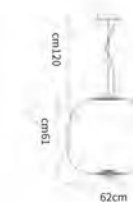

DW-D0033-2

Size: D52* H51cm
Power: LED
Material:Iron
Color:White